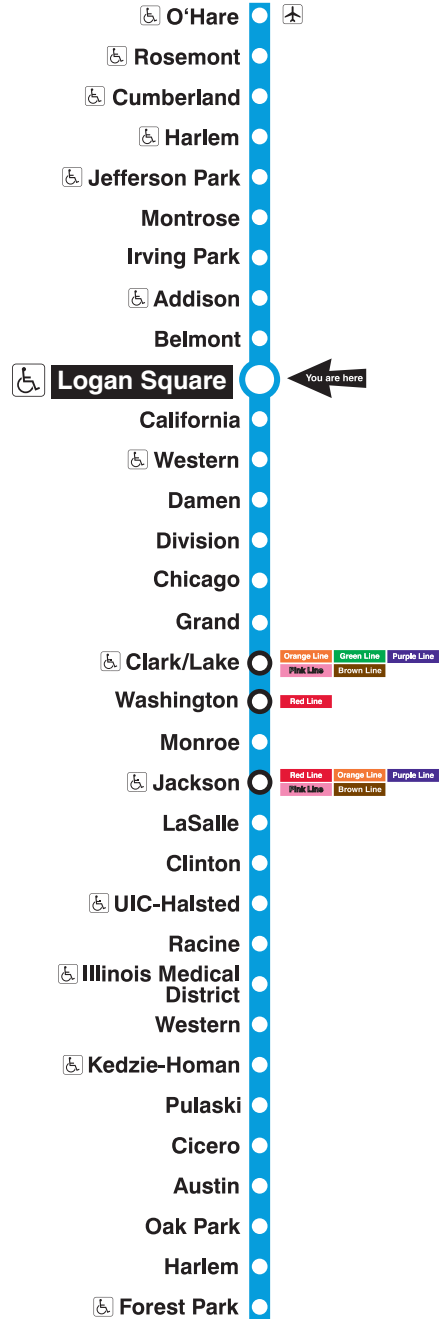

To Forest Park (some trips end at UIC-Halsted - check train signs)

Weekdays	Saturdays	Sundays
3:25am 3:40 3:55	3:25am 3:40 3:55	3:25am 3:40 3:55
4:10am 4:25 4:40 4:55	4:10am 4:25 4:40 4:55	4:10am 4:25 4:40 4:55
5:05am	5:10am 5:25 5:35	5:10am 5:25 5:40 5:55
	5:45am	6:10am 6:25 6:35
		6:45am

10:00am	every 5 to 10 minutes until	12:00pm
2:00pm	every 7 to 10 minutes until	every 7 to 10 minutes until
7:00pm	every 3 to 8 minutes until	every 7 to 8 minutes until
12:05am	every 7 to 10 minutes until	every 7 to 10 minutes until
12:15am 12:25 12:40 12:55	12:05am	11:55pm
1:10am 1:25 1:40 1:55	12:15am 12:25 12:40 12:55	12:10am 12:25 12:40 12:55
2:25am 2:55	1:10am 1:25 1:40 1:55	1:10am 1:25 1:40 1:55
	2:25am 2:55	2:25am 2:55

Blue Line service operates 24 hours a day.

Travel Information:

- Phone: 312-836-7000
- TTY: 312-836-4949
- Website: transitchicago.com

Customer Information:

- Phone: 1-888-YOUR-CTA (1-888-968-7282)
- TTY: 1-888-CTA-TTY1 (1-888-282-8891)
- Website: transitchicago.com

Train Tracker Real-Time Arrivals:

- For next train arrival times on your computer or smartphone, visit transitchicago.com/traintracker.
- For next train arrival times on your mobile phone, text CTATRAIN LOGS to 41411.

eff. 10/22