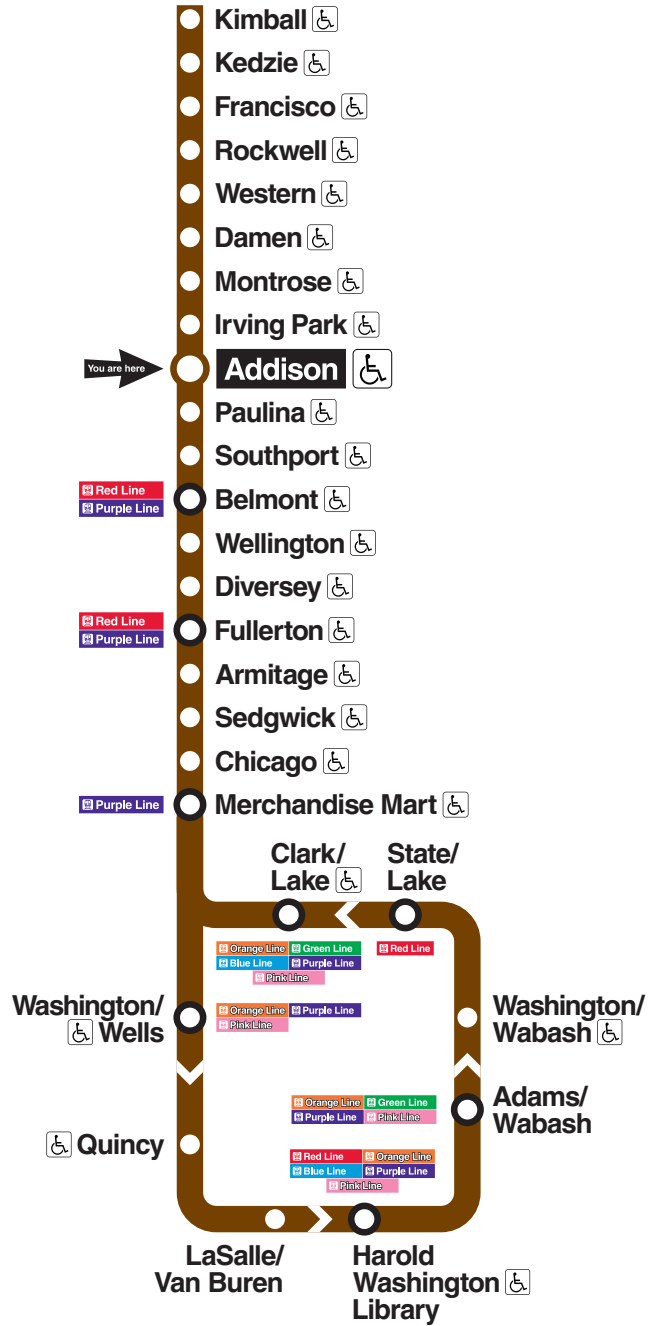

Brown Line

Addison

Station timetable

Brown Line trains

Service to Kimball

	Weekday	Saturday	Sunday/holiday
First train	5:09a	5:09a	6:09a
Morning	every 10–15 minutes	every 10–15 minutes	every 12–15 minutes
AM rush*	every 4–8 minutes		
Midday	every 6–8 minutes		
PM rush*	every 5–8 minutes	every 8–10 minutes	every 10 minutes
Evening	every 7–15 minutes	every 10–15 minutes	every 12–15 minutes
Last train	2:39a	2:39a	2:09a

Service to Loop (some rush period trips continue via Orange Line to Midway - check train signs)

	Weekday	Saturday	Sunday/holiday
First train	4:11a	4:11a	5:11a
Morning	every 10–15 minutes	every 10–15 minutes	every 12–15 minutes
AM rush*	every 4–8 minutes		
Midday	every 6–8 minutes		
PM rush*	every 5–8 minutes	every 8–10 minutes	every 10 minutes
Evening	every 7–15 minutes	every 10–15 minutes	every 12–15 minutes
Last train	1:41a	1:41a	1:11a

Scan here for station information including estimated train arrivals, customer alerts and other information

For next train arrival times on your computer or smartphone, visit transitchicago.com/traintracker.

Customer Information: 1-888-YOUR-CTA (1-888-968-7282) or dial 711 Relay

transitchicago.com
transitchicago.com/browline

Travel Information: 312-836-7000

eff. 11/24