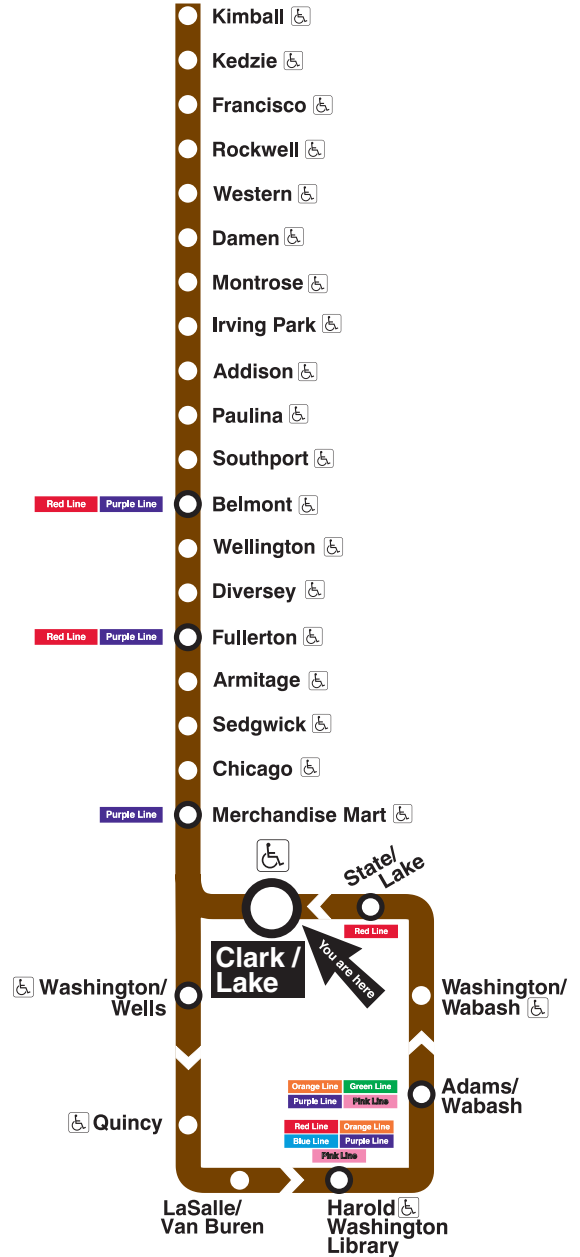

Clark/Lake

Station Timetable

Brown Line Trains

To Kimball

Weekdays	Saturdays	Sunday/holidays
4:44am first train	4:44am first train	5:44am first train
4:59am	5:04am 5:24 5:44 5:59	5:59am
5:14am 5:29 5:44 5:57	6:15am	6:14am 6:29 6:44 6:59
6:10am 6:22 6:34 6:44		7:15am
6:55am		
every 5 to 10 minutes until	every 12 to 15 minutes until	
10:00am	10:00am	
every 10 to 12 minutes until	every 12 minutes until	every 15 minutes until
4:00pm		
every 5 to 10 minutes until	7:00pm	
7:00pm	every 12 to 15 minutes until	
every 10 to 15 minutes until		
12:00am	12:00am	12:00am
12:14am 12:29 12:44 12:59	12:14am 12:29 12:44 12:59	12:14am 12:29 12:44
1:14am 1:29 1:44 1:59	1:14am 1:34 1:54	1:04am 1:24
2:14am last train	2:14am last train	1:44am last train