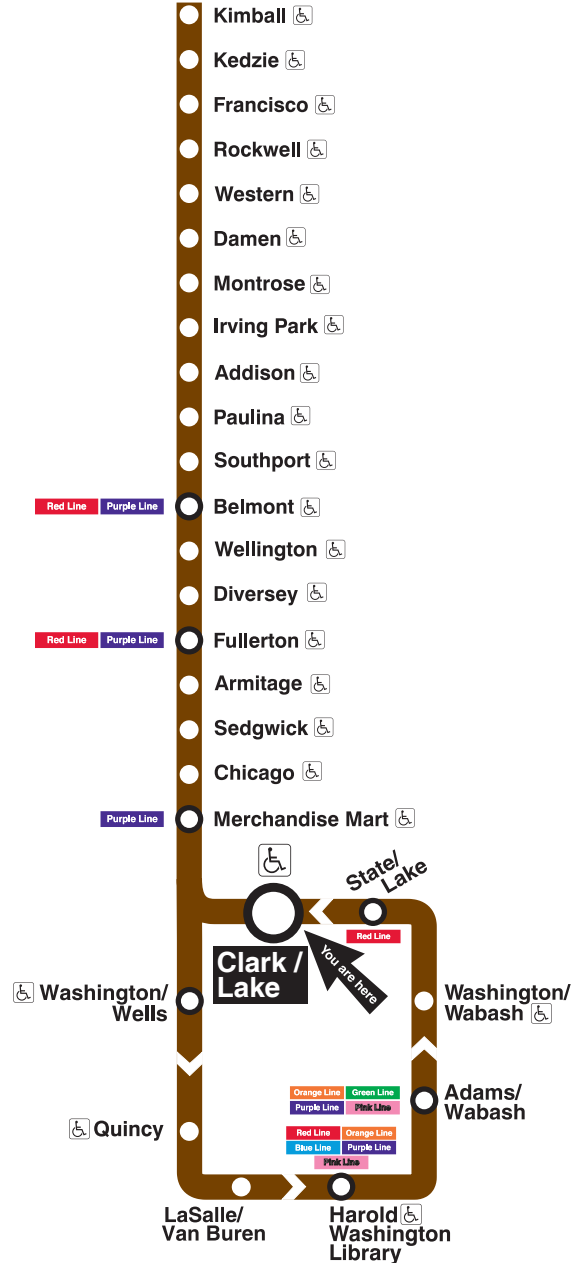

Clark/Lake

Station Timetable

Brown Line Trains

To Kimball

Weekdays	Saturdays	Sundays
4:41am 4:56 first trains 5:11am 5:26 5:39 5:51 6:00am	4:41am 4:56 first trains 5:11am 5:26 5:41 5:56 6:11am 6:26 6:40am	5:41am 5:56 first trains 6:11am 6:26 6:41 6:56 7:11am 7:26 7:40am
every 2 to 6 minutes until	every 10 to 12 minutes until	every 10 to 12 minutes until
10:00am		
every 6 to 8 minutes until	9:00am	11:00am
4:00pm	every 7 to 10 minutes until	every 10 minutes until
7:00pm	8:00pm	6:00pm
every 7 to 12 minutes until	every 10 to 12 minutes until	every 10 to 12 minutes until
12:40am 12:56am 1:11am 1:26 1:41 1:56 2:11am last train	12:40am 12:56am 1:11am 1:26 1:41 1:56 2:11am last train	11:40pm 11:56pm 12:11am 12:26 12:41 12:56 1:11am 1:26 1:41am last train

Travel Information:

- Phone: 312-836-7000
- TTY: 312-836-4949
- Website: transitchicago.com

Customer Information:

- Phone: 1-888-YOUR-CTA (1-888-968-7282)
- TTY: 1-888-CTA-TTY1 (1-888-282-8891)
- Website: transitchicago.com

Train Tracker Real-Time Arrivals:

- For next train arrival times on your computer or smartphone, visit transitchicago.com/traintracker.
- For next train arrival times on your mobile phone, text CTATRAIN CLKL to 41411.
- Message and data rates may apply. Check with your mobile carrier first.