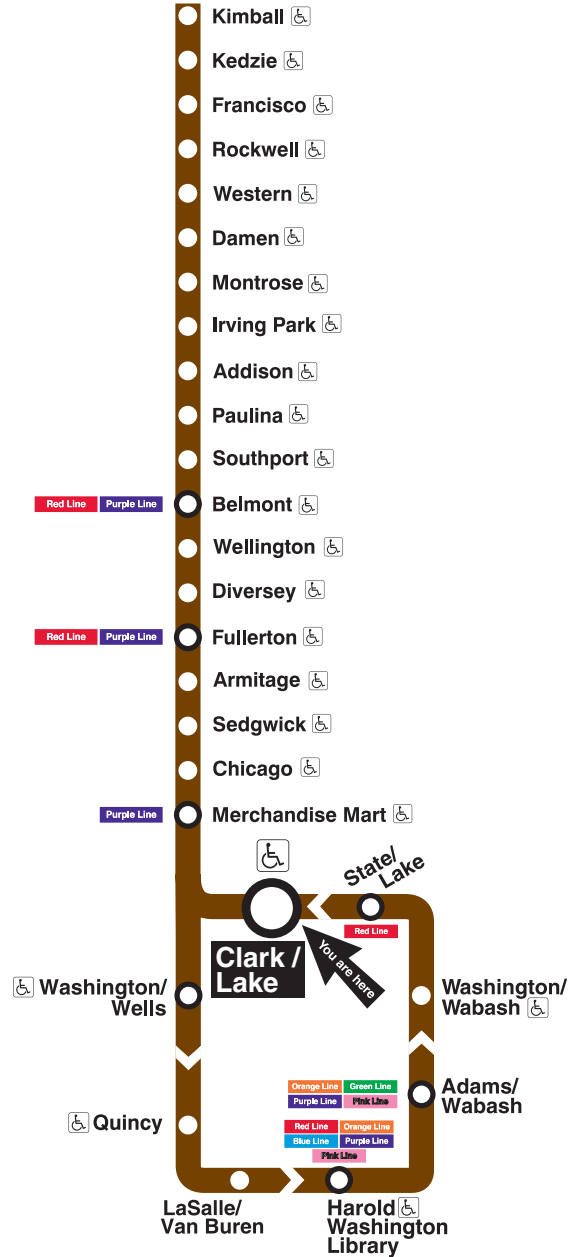

Clark/Lake

Station Timetable

Brown Line Trains

To Kimball

Weekdays	Saturdays	Sundays
4:43am 4:58 first trains	4:43am 4:58 first trains	5:43am 5:58 first trains
5:13am 5:28 5:43	5:13am 5:28 5:43 5:58	6:13am 6:28 6:43 6:58
5:50am	6:13am 6:28 6:43	7:13am 7:28 7:43
every 3 to 10 minutes until	every 10 to 12 minutes until	every 10 to 12 minutes until
10:00am	9:00am	11:00am
every 7 to 8 minutes until	every 7 to 10 minutes until	every 10 minutes until
3:00pm	8:00pm	6:00pm
every 4 to 8 minutes until	every 10 to 12 minutes until	every 10 to 12 minutes until
7:00pm	12:30am	11:30pm
every 7 to 12 minutes until	12:43am 12:58	11:43pm 11:58
12:30am	1:13am 1:28 1:43 1:58	12:13am 12:28 12:43 12:58
12:43am 12:58	2:13am last train	1:13am 1:28 last train
1:13am 1:28 1:43 1:58		1:43am last train
2:13am last train		