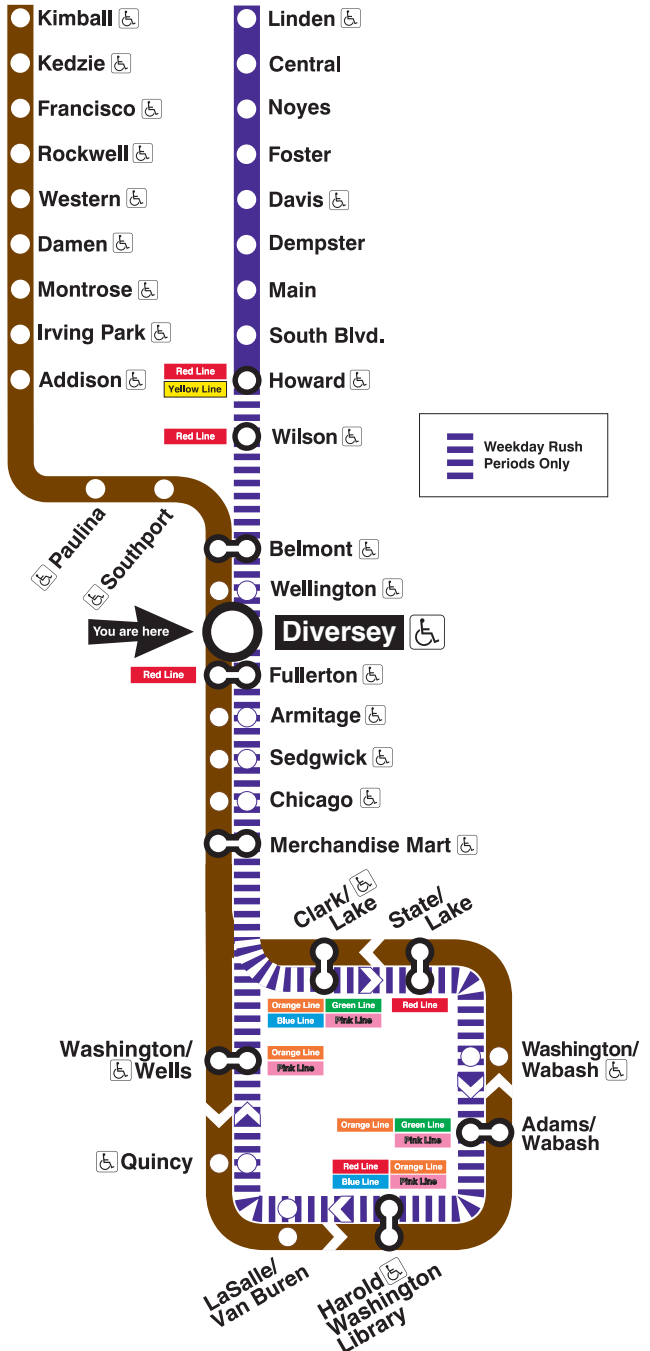

Purple Line Trains

To Linden

Weekdays
6:16am first train for AM rush
6:31am 6:46
7:01am 7:16 7:32 7:47
8:02am 8:15 8:27 8:39 8:49 8:57
9:07am 9:19 9:31 9:44 9:57
10:11am 10:26 last trains for AM rush
3:27pm first train for PM rush
3:42pm 3:57
4:10pm 4:24 4:38 4:47 4:57
5:08pm 5:18 5:28 5:36 5:47 5:59
6:10pm 6:23 6:36 6:51
7:06pm 7:21 7:36 last trains for PM rush

To Loop

Weekdays
5:36am 5:51 first trains for AM rush
6:06am 6:21 6:36 6:51
7:06am 7:21 7:34 7:46 7:57
8:08am 8:16 8:26 8:38 8:50
9:03am 9:16 9:31
9:46am last train for AM rush
2:46pm first trains for PM rush
3:01pm 3:16 3:29 3:43 3:56
4:06pm 4:16 4:27 4:36 4:44 4:52
5:03pm 5:15 5:27 5:41 5:56
6:11pm 6:26 6:41
6:56pm last train for PM rush

Purple Line service operates to Loop during weekday rush periods only. During all other times, take a Brown Line train toward Kimball to Fullerton or Belmont and transfer to a Red Line train toward Howard. Transfer at Howard for Purple Line service.

Travel Information:

- Phone: 312-836-7000
- TTY: 312-836-4949
- Website: transitchicago.com

Customer Information:

- Phone: 1-888-YOUR-CTA (1-888-968-7282)
- TTY: 1-888-CTA-TTY1 (1-888-282-8891)
- Website: transitchicago.com

Train Tracker Real-Time Arrivals:

- For next train arrival times on your computer or smartphone, visit transitchicago.com/traintracker.
- For next train arrival times on your mobile phone, text CTATRAIN DIVR to 41411.
- Message and data rates may apply. Check with your mobile carrier first.