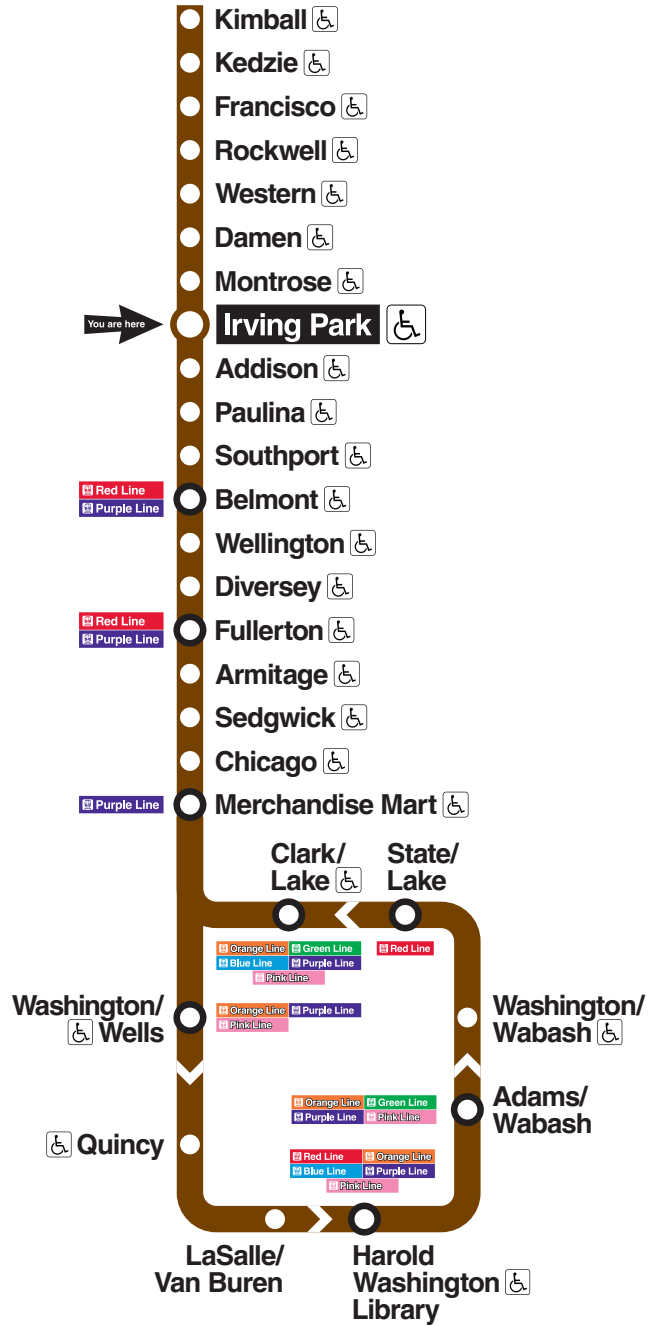

Brown Line

Irving Park

Station timetable

Brown Line trains

Service to Kimball

	Weekday	Saturday	Sunday/holiday
First train	5:10a	5:10a	6:10a
Morning	every 10–15 minutes	every 10–15 minutes	every 12–15 minutes
AM rush*	every 4–8 minutes		
Midday	every 6–8 minutes		
PM rush*	every 5–8 minutes		
Evening	every 7–15 minutes	every 10–15 minutes	every 12–15 minutes
Last train	2:40a	2:40a	2:10a

Service to Loop (some rush period trips continue via Orange Line to Midway - check train signs)

	Weekday	Saturday	Sunday/holiday
First train	4:10a	4:10a	5:10a
Morning	every 10–15 minutes	every 10–15 minutes	every 12–15 minutes
AM rush*	every 4–8 minutes		
Midday	every 6–8 minutes		
PM rush*	every 5–8 minutes		
Evening	every 7–15 minutes	every 10–15 minutes	every 12–15 minutes
Last train	1:40a	1:40a	1:10a

Scan here for station information including estimated train arrivals, customer alerts and other information

For next train arrival times on your computer or smartphone, visit transitchicago.com/traintracker.

Customer Information: 1-888-YOUR-CTA (1-888-968-7282) or dial 711 Relay

transitchicago.com
transitchicago.com/browline

Travel Information: 312-836-7000

eff. 11/24