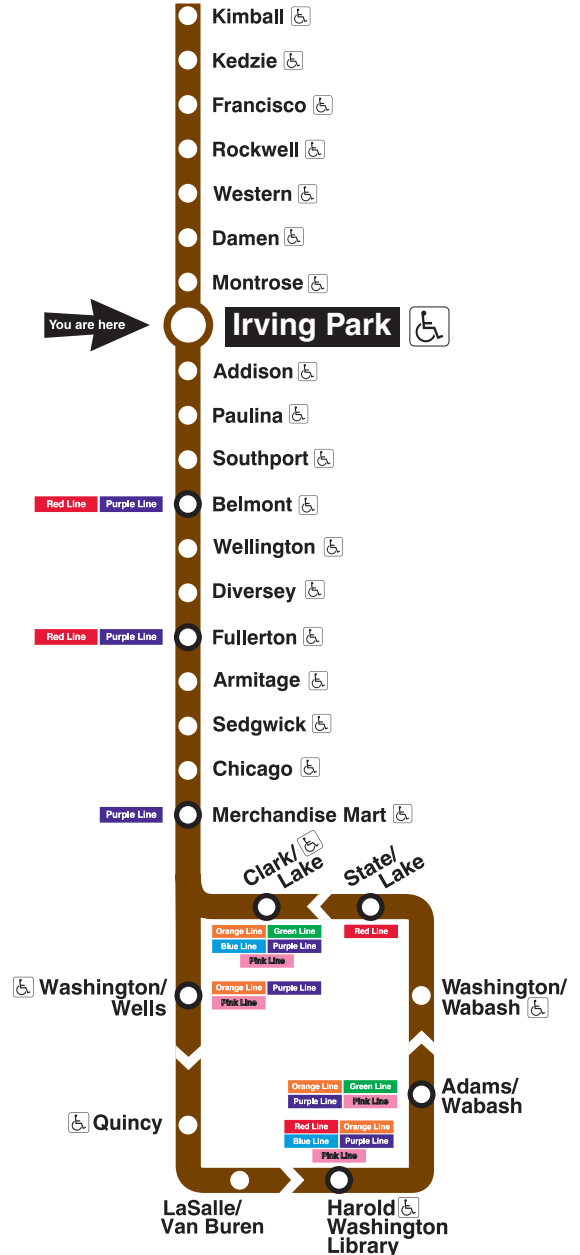

Irving Park

Station Timetable

Brown Line Trains

To Kimball

Weekdays	Saturdays	Sunday/holidays
5:09am first train	5:09am first train	6:09am first train
5:24am 5:39 5:54	5:24am 5:39 5:54	6:24am 6:39 6:54
6:09am 6:22 6:35 6:47 6:59	6:09am 6:24 6:39 6:54	7:10am
7:10am	7:10am	
every 4 to 10 minutes until 11:00am		
every 8 to 9 minutes until 4:00pm	every 12 minutes until	every 15 minutes until
every 5 to 10 minutes until 8:00pm		
every 12 to 15 minutes until 12:55am		
1:09am 1:24 1:39 1:54	12:55am 1:09am 1:24 1:39 1:54	12:55am 1:09am 1:24 1:49
2:09am 2:24	2:09am 2:24	1:09am 1:29 1:49
2:39am last train	2:39am last train	2:09am last train

To Loop

Weekdays	Saturdays	Sunday/holidays
4:11am first train	4:11am first train	5:11am first train
4:26am 4:41 4:56	4:26am 4:41 4:56	5:26am 5:41 5:56
5:11am 5:24 5:37 5:49	5:11am 5:26 5:41 5:56	6:10am
6:00am	6:10am	
every 4 to 10 minutes until 10:00am		
every 8 to 9 minutes until 3:00pm	every 12 minutes until	every 15 minutes until
every 5 to 10 minutes until 7:00pm		
every 10 to 15 minutes until 11:55pm		
12:11am 12:26 12:41 12:56	12:00am 12:11am 12:26 12:41 12:56	11:55pm 12:11am 12:31 12:51
1:11am 1:26	1:11am 1:26	1:11am 12:31 12:51
1:41am last train	1:41am last train	1:11am last train