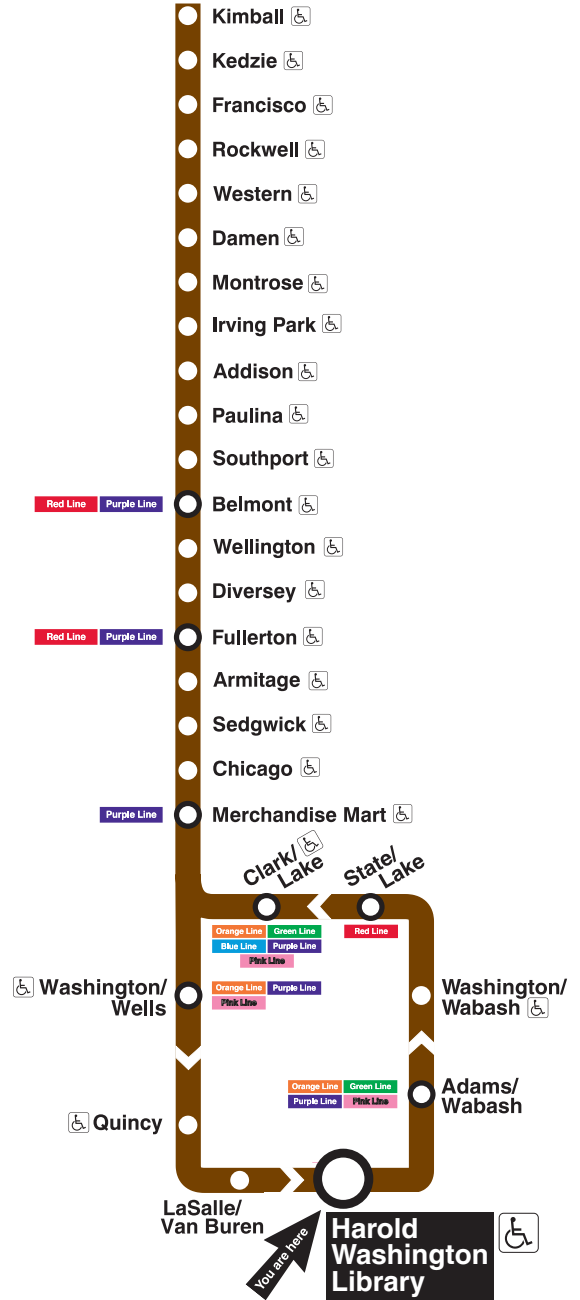

Harold Washington Library State/Van Buren Station Timetable

Brown Line Trains

To Kimball

Weekdays	Saturdays	Sunday/holidays
4:39am first train	4:39am first train	5:39am first train
4:54am	4:59am	5:54am
5:09am 5:24 5:39 5:52	5:19am 5:39 5:54	6:09am 6:24 6:39 6:54
6:05am 6:17 6:29 6:39	6:10am	7:10am
6:50am		
every 5 to 10 minutes until	every 12 to 15 minutes until	
10:00am	10:00am	
every 10 to 12 minutes until		every 15 minutes until
4:00pm	every 12 minutes until	
every 5 to 10 minutes until	7:00pm	
7:00pm	every 12 to 15 minutes until	
every 10 to 15 minutes until		
11:55pm	11:55pm	11:55pm
12:09am 12:24 12:39 12:54	12:09am 12:24 12:39 12:54	12:09am 12:24 12:39 12:59
1:09am 1:24 1:39 1:54	1:09am 1:29 1:49	1:19am
2:09am last train	2:09am last train	1:39am last train

Train Tracker Real-Time Arrivals:

- For next train arrival times on your computer or smartphone, visit transitchicago.com/traintracker.
- For next train arrival times on your mobile phone, text CTATRAIN HWLcto 41411.
- Message and data rates may apply. Check with your mobile carrier first.