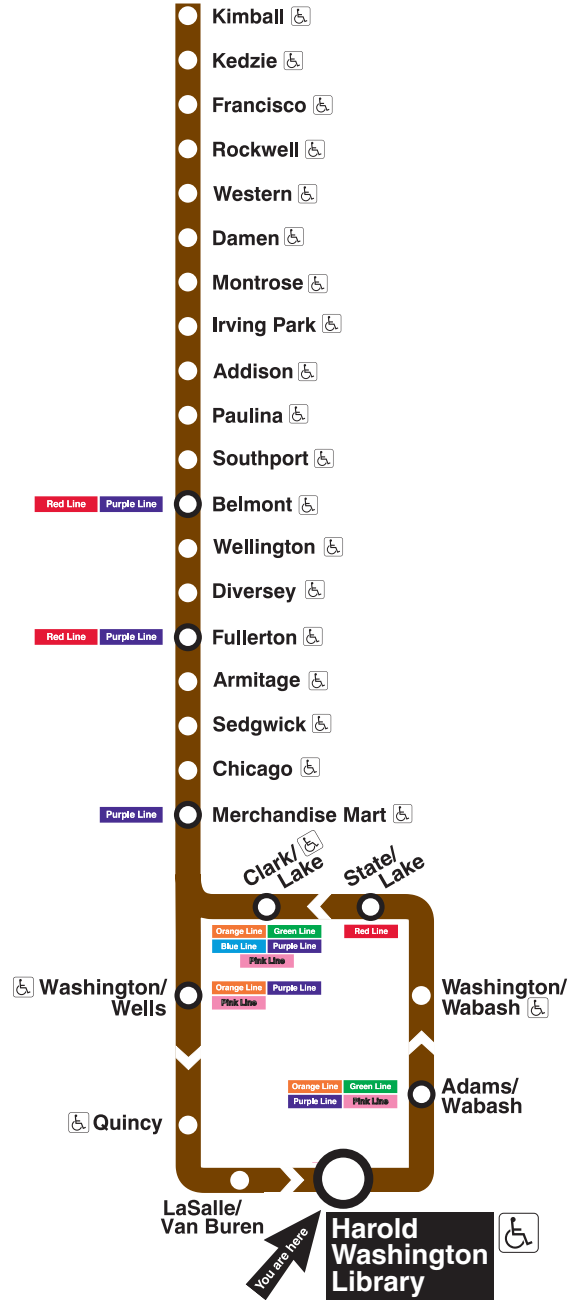

Harold Washington Library State/Van Buren Station Timetable

Brown Line Trains

To Kimball

Weekdays	Saturdays	Sundays
4:38am 4:53 first trains	4:38am 4:53 first trains	5:38am 5:53 first trains
5:08am 5:23 5:38	5:08am 5:23 5:38 5:53	6:08am 6:23 6:38 6:53
5:45am	6:08am 6:23 6:38	7:08am 7:23 7:38
every 3 to 10 minutes until	every 10 to 12 minutes until	every 10 to 12 minutes until
10:00am	9:00am	11:00am
every 7 to 8 minutes until		
3:00pm	every 7 to 10 minutes until	every 10 minutes until
every 4 to 8 minutes until		
7:00pm	8:00pm	6:00pm
every 7 to 12 minutes until	every 10 to 12 minutes until	every 10 to 12 minutes until
12:25am	12:25am	11:25pm
12:38am 12:53	12:38am 12:53	11:38pm 11:53
1:08am 1:23 1:38 1:53	1:08am 1:23 1:38 1:53	12:08am 12:23 12:38 12:53
2:08am last train	2:08am last train	1:08am 1:23 last train

Travel Information:

- Phone: 312-836-7000
- TTY: 312-836-4949
- Website: transitchicago.com

Customer Information:

- Phone: 1-888-YOUR-CTA (1-888-968-7282)
- TTY: 1-888-CTA-TTY1 (1-888-282-8891)
- Website: transitchicago.com

Train Tracker Real-Time Arrivals:

- For next train arrival times on your computer or smartphone, visit transitchicago.com/traintracker.
- For next train arrival times on your mobile phone, text CTATRAIN HWLcto 41411.
- Message and data rates may apply. Check with your mobile carrier first.