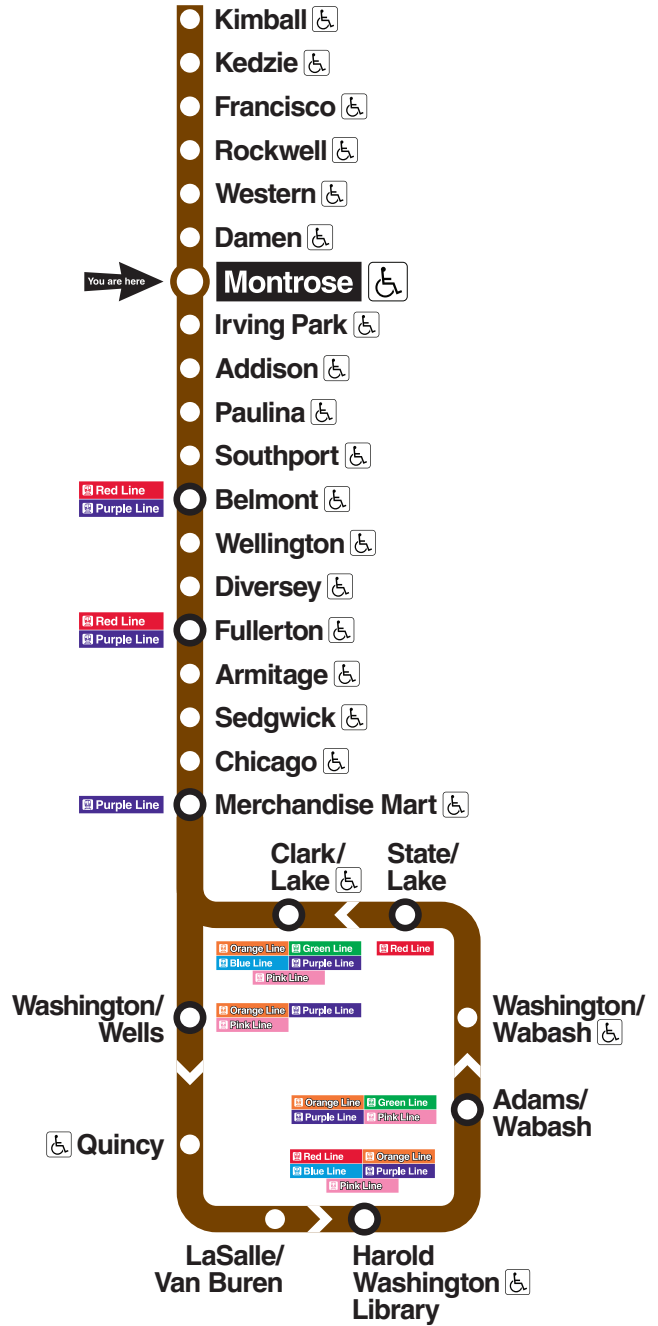

Brown Line

Montrose

Station timetable

Brown Line trains

Service to Kimball

	Weekday	Saturday	Sunday/holiday
First train	5:12a	5:12a	6:12a
Morning	every 10–15 minutes	every 10–15 minutes	every 12–15 minutes
AM rush*	every 4–8 minutes		
Midday	every 6–8 minutes		
PM rush*	every 5–8 minutes	every 8–10 minutes	every 10 minutes
Evening	every 7–15 minutes	every 10–15 minutes	every 12–15 minutes
Last train	2:42a	2:42a	2:12a

Service to Loop (some rush period trips continue via Orange Line to Midway - check train signs)

	Weekday	Saturday	Sunday/holiday
First train	4:09a	4:09a	5:09a
Morning	every 10–15 minutes	every 10–15 minutes	every 12–15 minutes
AM rush*	every 4–8 minutes		
Midday	every 6–8 minutes		
PM rush*	every 5–8 minutes	every 8–10 minutes	every 10 minutes
Evening	every 7–15 minutes	every 10–15 minutes	every 12–15 minutes
Last train	1:39a	1:39a	1:09a

Scan here for station information including estimated train arrivals, customer alerts and other information

For next train arrival times on your computer or smartphone, visit transitchicago.com/traintracker.

Customer Information: 1-888-YOUR-CTA (1-888-968-7282) or dial 711 Relay

transitchicago.com
transitchicago.com/browline

Travel Information: 312-836-7000

eff. 11/24