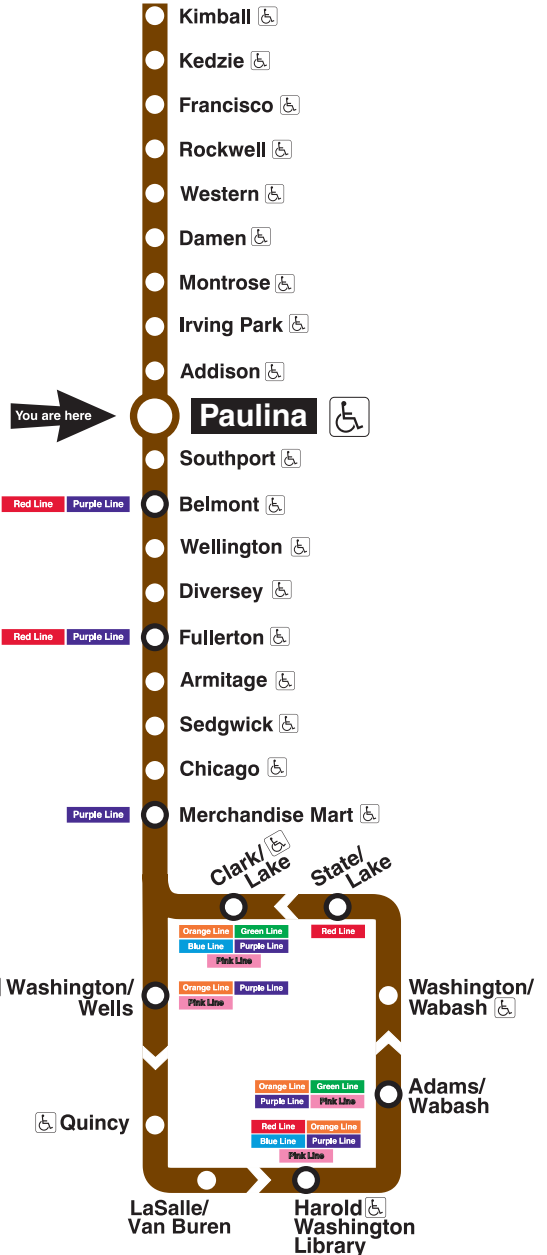

## Station Timetable

### Brown Line Trains

#### To Kimball

Weekdays	Saturdays	Sundays
5:05am first train	5:05am first train	6:05am first train
5:20am 5:35 5:50	5:20am 5:35 5:50	6:20am 6:35 6:50
6:05am	6:05am 6:20 6:35 6:50	7:05am 7:20 7:35 7:50
every 3 to 10 minutes until	every 10 to 12 minutes until	every 10 to 12 minutes until
11:00am	10:00am	11:00am
every 7 to 8 minutes until		
4:00pm	every 7 to 8 minutes until	every 10 minutes until
every 4 to 8 minutes until		
8:00pm	8:00pm	7:00pm
every 7 to 12 minutes until	every 10 to 12 minutes until	every 10 to 12 minutes until
12:50am	12:50am	11:50pm
1:05am 1:20 1:35 1:50	1:05am 1:20 1:35 1:50	12:05am 12:20 12:35 12:50
2:05am 2:20	2:05am 2:20	1:05am 1:20 1:35 1:50
2:35am last train	2:35am last train	2:05am last train

#### To Loop

Weekdays	Saturdays	Sundays
4:13am first train	4:13am first train	5:13am first train
4:28am 4:43 4:58	4:28am 4:43 4:58	5:28am 5:43 5:58
5:10am	5:13am 5:28 5:43 5:58	6:13am 6:28 6:43 6:58
every 3 to 10 minutes until	every 10 to 12 minutes until	every 10 to 12 minutes until
10:00am	9:00am	11:00am
every 7 to 8 minutes until		
3:00pm	every 7 to 10 minutes until	every 10 minutes until
every 4 to 8 minutes until		
7:00pm	8:00pm	6:00pm
every 7 to 12 minutes until	every 10 to 12 minutes until	every 10 to 12 minutes until
12:00am	12:00am	11:00pm
12:13am 12:28 12:43 12:58	12:13am 12:28 12:43 12:58	11:13pm 11:28 11:43 11:58
1:13am 1:28	1:13am 1:28	12:13am 12:28 12:43 12:58
1:43am last train	1:43am last train	1:13am last train