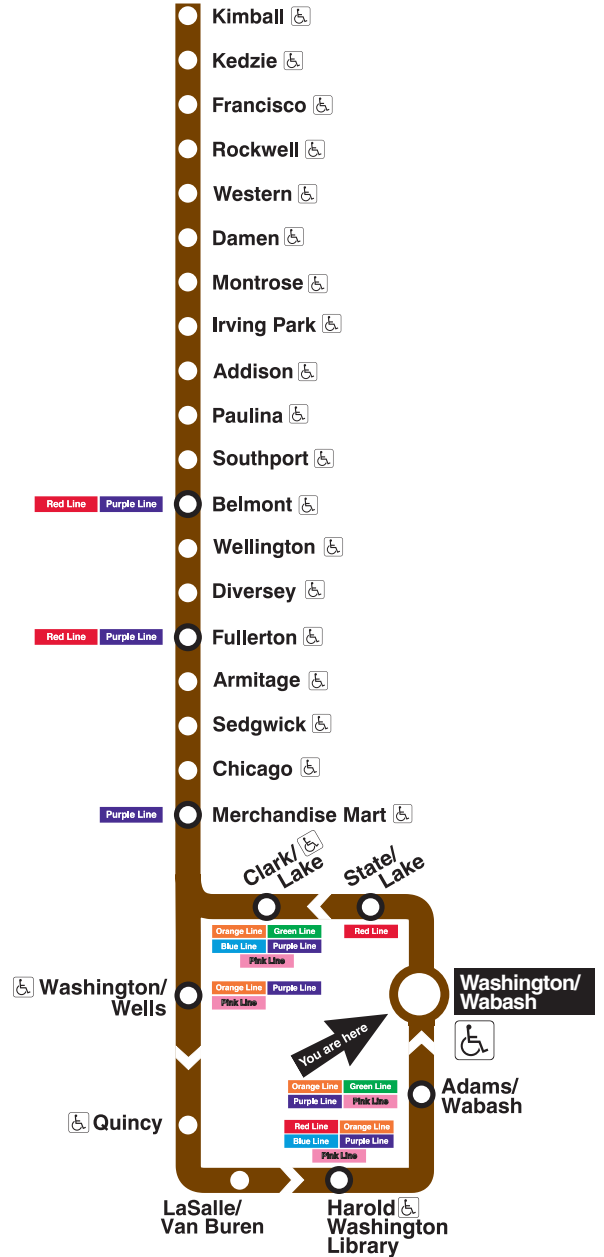

Washington/Wabash

Station Timetable

Brown Line Trains

To Kimball

Weekdays					Saturdays					Sunday/holidays				
4:40am	4:55	first trains			4:40am	4:55	first trains			5:40am	5:55	first trains		
5:10am	5:25	5:40	5:53		5:10am	5:25	5:40	5:55		6:10am	6:25	6:40	6:55	
6:06am	6:18	6:30	6:40		6:10am	6:25	6:40	6:52		7:10am	7:25	7:40	7:55	
6:50am					7:05am					8:10am				
every 5 to 10 minutes until														
10:00am														
every 10 to 12 minutes until														
4:00pm					every 12 minutes until					every 15 minutes until				
every 5 to 10 minutes until														
7:30pm														
every 10 to 15 minutes until														
12:25am					12:25am					11:55pm				
12:40am	12:55				12:40am	12:55				12:10am	12:25	12:40		
1:10am	1:25	1:40	1:55		1:10am	1:25	1:40	1:55		1:00am	1:20			
2:10am	last train				2:10am	last train				1:40am	last train			