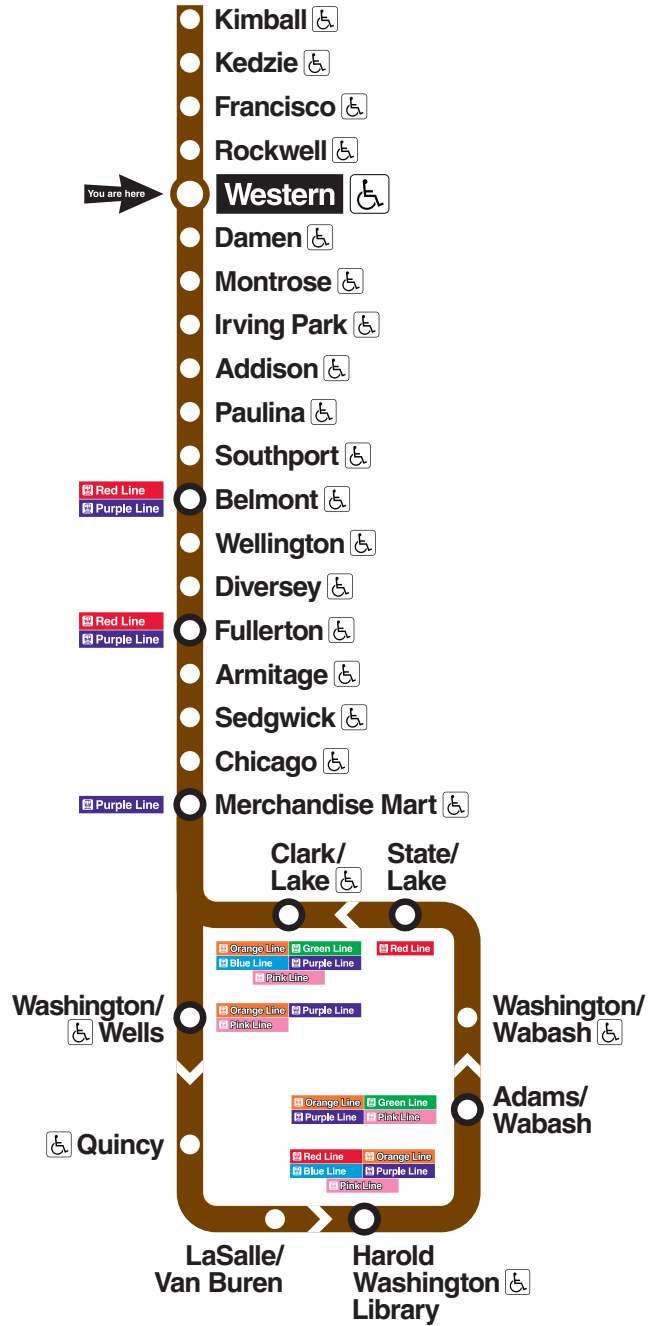

Brown Line

Western

Station timetable

Brown Line trains

Service to Kimball

	Weekday	Saturday	Sunday/holiday
First train	5:15a	5:15a	6:15a
Morning	every 10–15 minutes	every 10–15 minutes	every 12–15 minutes
AM rush*	every 4–8 minutes		
Midday	every 6–8 minutes		
PM rush*	every 5–8 minutes	every 8–10 minutes	every 10 minutes
Evening	every 7–15 minutes		
Last train	2:45a	2:45a	2:15a

Service to Loop (some rush period trips continue via Orange Line to Midway - check train signs)

	Weekday	Saturday	Sunday/holiday
First train	4:06a	4:06a	5:06a
Morning	every 10–15 minutes	every 10–15 minutes	every 12–15 minutes
AM rush*	every 4–8 minutes		
Midday	every 6–8 minutes		
PM rush*	every 5–8 minutes	every 10–15 minutes	every 12–15 minutes
Evening	every 7–15 minutes		
Last train	1:36a	1:36a	1:06a

Scan here for station information including estimated train arrivals, customer alerts and other information

For next train arrival times on your computer or smartphone, visit transitchicago.com/traintracker.

Customer Information: 1-888-YOUR-CTA (1-888-968-7282) or dial 711 Relay

transitchicago.com
transitchicago.com/browline

Travel Information: 312-836-7000

eff. 11/24