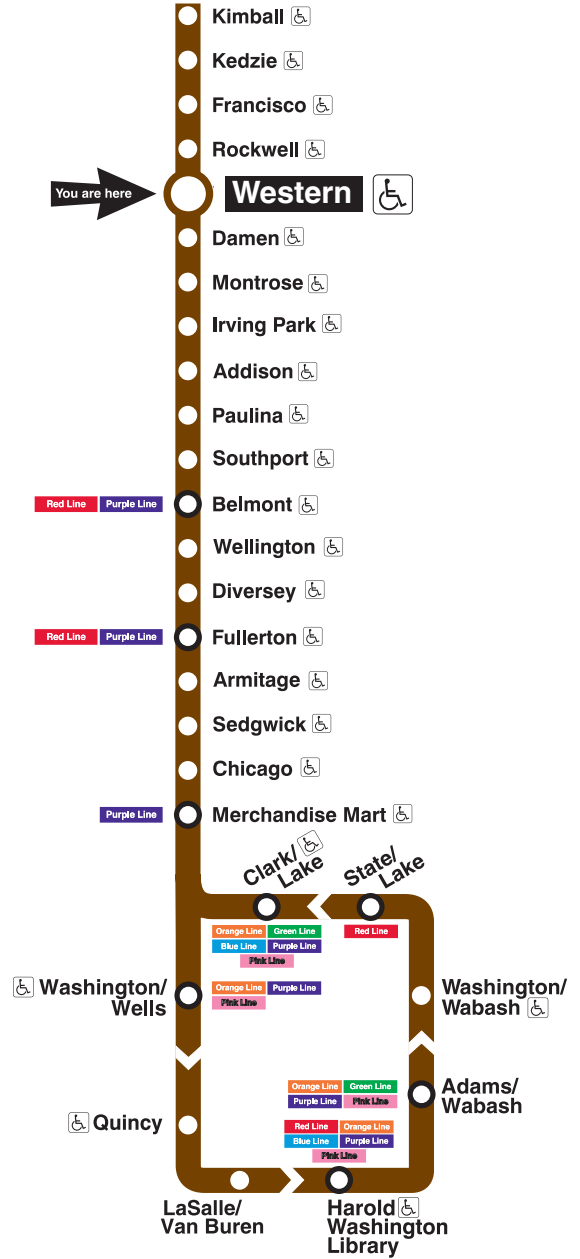

Western

Station Timetable

Brown Line Trains

To Kimball

Weekdays	Saturdays	Sunday/holidays
5:13am first train	5:13am first train	6:13am first train
5:28am 5:43 5:58	5:28am 5:43 5:58	6:28am 6:43 6:58
6:13am 6:26 6:39 6:51	6:13am 6:26 6:43 6:58	7:10am
7:00am	7:10am	
<p>every 4 to 10 minutes until</p>		
12:00pm		
<p>every 8 to 9 minutes until</p>		
4:00pm		
<p>every 12 minutes until</p>		
8:00pm		
<p>every 10 to 15 minutes until</p>		
12:55am	1:00am	12:55am
1:13am 1:28 1:43 1:58	1:13am 1:28 1:43 1:58	1:13am 1:33 1:53
2:13am 2:28	2:13am 2:28	
2:43am last train	2:43am last train	2:13am last train

To Loop

Weekdays	Saturdays	Sunday/holidays
4:06am first train	4:06am first train	5:06am first train
4:21am 4:36 4:51	4:21am 4:36 4:51	5:21am 5:36 5:51
5:06am 5:19 5:32 5:44 5:56	5:06am 5:21 5:36 5:51	6:05am
6:05am	6:05am	
<p>every 4 to 10 minutes until</p>		
10:00am		
<p>every 8 to 9 minutes until</p>		
3:00pm		
<p>every 12 minutes until</p>		
7:00pm		
<p>every 5 to 10 minutes until</p>		
11:50pm	11:55pm	11:50pm
12:06am 12:21 12:36 12:51	12:06am 12:21 12:36 12:51	12:06am 12:26 12:46
1:06am 1:21	1:06am 1:21	
1:36am last train	1:36am last train	1:06am last train