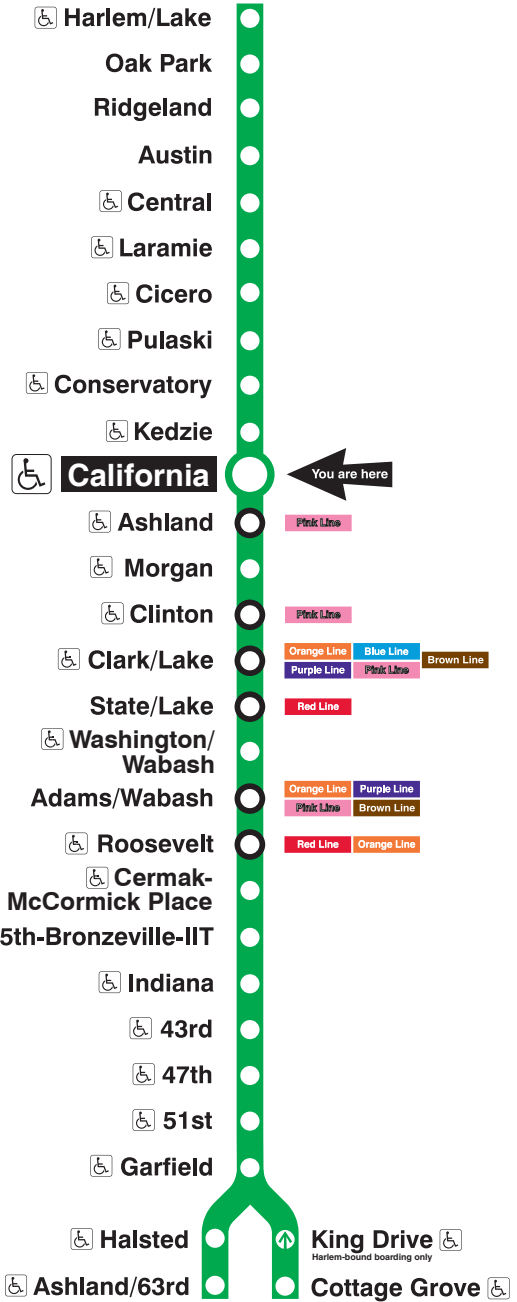

To Ashland/63rd - Cottage Grove

Trains alternate between Ashland/63rd and Cottage Grove

Weekdays		Saturdays		Sundays	
4:15am	first train to Cottage Grove	5:15am	first train to Cottage Grove	5:15am	first train to Cottage Grove
4:27am	first train to Ashland/63rd	5:30am	first train to Ashland/63rd	5:30am	first train to Ashland/63rd
4:39am	4:11	5:45am		5:45am	
5:03am	5:15	6:00am	6:15 6:27	6:00am	6:15 6:30 6:45
5:25am		6:40am		7:00am	7:15 7:30 7:45
	every 7 to 10 minutes until		every 10 to 12 minutes until	8:00am	8:15 8:27 8:39
10:00am		2:00pm		8:50am	
	every 10 minutes until		every 10 minutes until		
3:00pm		6:00pm			
	every 7 to 12 minutes until		every 10 to 12 minutes until		
9:50pm		9:50pm		6:50pm	
10:04pm	10:16 10:30 10:45	10:03pm	10:15 10:30 10:45	7:03pm	7:15 7:30 7:45
11:00pm	11:15 11:30 11:45	11:00pm	11:15 11:30 11:45	8:00pm	8:15 8:30 8:45
12:00am	12:15 12:30 12:45	12:00am	12:15 12:30 12:45	9:00pm	9:15 9:30 9:45
1:00am	last train to Cottage Grove	1:00am	last train to Cottage Grove	10:00pm	10:15 10:30 10:45
1:15am	last train to Ashland/63rd	1:15am	last train to Ashland/63rd	11:00pm	11:15 11:30 11:45
				12:00am	12:15 12:30 12:45
				1:00am	last train to Cottage Grove
				1:15am	last train to Ashland/63rd

Travel Information:

- Phone: 312-836-7000
- TTY: 312-836-4949
- Website: transitchicago.com

Customer Information:

- Phone: 1-888-YOUR-CTA (1-888-968-7282)
- TTY: 1-888-CTA-TTY1 (1-888-282-8891)
- Website: transitchicago.com

Train Tracker Real-Time Arrivals:

- For next train arrival times on your computer or smartphone, visit transitchicago.com/traintracker.
- For next train arrival times on your mobile phone, text CTATRAINCALG to 41411.
- Message and data rates may apply. Check with your mobile carrier first.

eff. 04/19