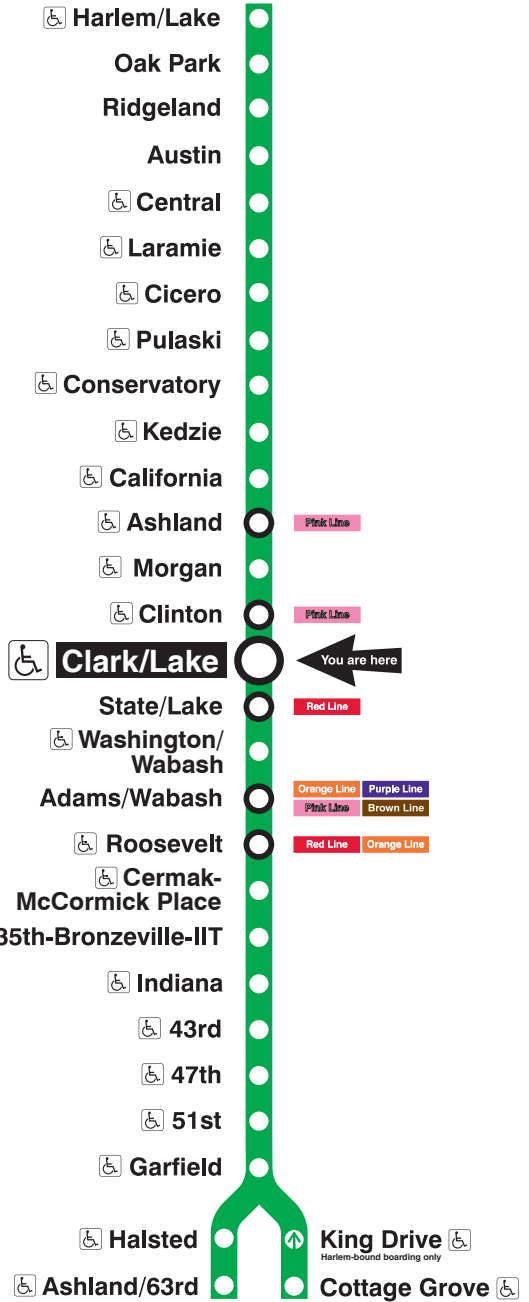

To Ashland/63rd - Cottage Grove

Trains alternate between Ashland/63rd and Cottage Grove

Weekdays		Saturdays		Sundays	
4:26am	first train to Cottage Grove	5:26am	first train to Cottage Grove	5:26am	first train to Cottage Grove
4:38am	first train to Ashland/63rd	5:41am	first train to Ashland/63rd	5:41am	first train to Ashland/63rd
4:50am		5:56am		5:56am	
5:00am		6:11am	6:26 6:38	6:11am	6:26 6:41 6:56
		6:50am		7:11am	7:26 7:41 7:56
				8:11am	8:26
				8:35am	
every 7 to 12 minutes until		every 12 minutes until		every 12 minutes until	
10:00am		1:00pm			
every 10 minutes until		every 10 to 12 minutes until		every 12 to 15 minutes until	
4:00pm				7:00pm	
every 7 to 10 minutes until		every 12 minutes until		every 12 to 15 minutes until	
8:00pm					
every 10 to 12 minutes until		every 12 minutes until		every 12 to 15 minutes until	
10:00pm		10:00pm		9:55pm	
10:14pm	10:26 10:41 10:56	10:14pm	10:26 10:41 10:56	10:11pm	10:26 10:41 10:56
11:11pm	11:26 11:41 11:56	11:11pm	11:26 11:41 11:56	11:11pm	11:26 11:41 11:56
12:11am	12:26 12:41 12:56	12:11am	12:26 12:41 12:56	12:11am	12:26 12:41 12:56
1:11am	last train to Cottage Grove	1:11am	last train to Cottage Grove	1:11am	last train to Cottage Grove
1:26am	last train to Ashland/63rd	1:26am	last train to Ashland/63rd	1:26am	last train to Ashland/63rd

Travel Information:

- Phone: 312-836-7000
- TTY: 312-836-4949
- Website: transitchicago.com

Customer Information:

- Phone: 1-888-YOUR-CTA (1-888-968-7282)
- TTY: 1-888-CTA-TTY1 (1-888-282-8891)
- Website: transitchicago.com

Train Tracker Real-Time Arrivals:

1. For next train arrival times on your computer or smartphone, visit transitchicago.com/traintracker.
   - For next train arrival times on your mobile phone, text CTATRAIN CLKL to 41411.
2. Message and data rates may apply. Check with your mobile carrier first.