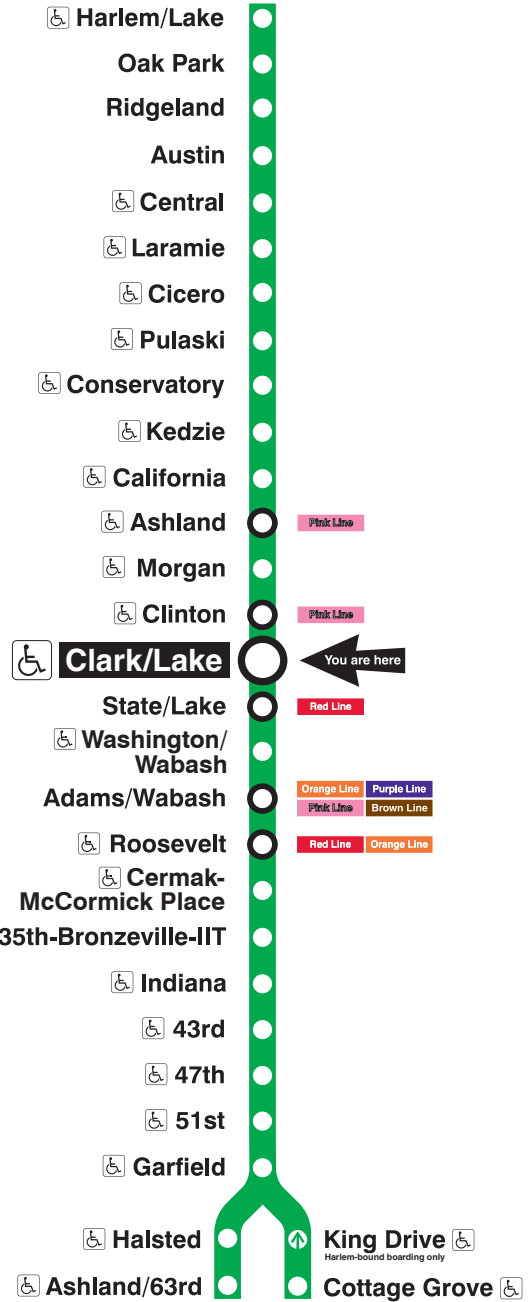

To Ashland/63rd - Cottage Grove

Trains alternate between Ashland/63rd and Cottage Grove

Weekdays	Saturdays	Sundays
4:27am first train to Cottage Grove	5:27am first train to Cottage Grove	5:27am first train to Cottage Grove
4:39am first train to Ashland/63rd	5:42am first train to Ashland/63rd	5:42am first train to Ashland/63rd
4:51am	5:57am	5:57am
5:00am	6:12am 6:27 6:39	6:12am 6:27 6:42 6:57
	6:50am	7:12am 7:27 7:42 7:57
		8:12am 8:27
		8:35am
every 7 to 12 minutes until	every 12 minutes until	every 12 minutes until
10:00am	1:00pm	
every 10 minutes until		
4:00pm	every 10 to 12 minutes until	7:00pm
every 7 to 10 minutes until		
8:00pm	7:00pm	every 12 to 15 minutes until
every 10 to 12 minutes until	every 12 minutes until	
10:00pm	10:00pm	9:55pm
10:15pm 10:27 10:42 10:57	10:15pm 10:27 10:42 10:57	10:12pm 10:27 10:42 10:57
11:12pm 11:27 11:42 11:57	11:12pm 11:27 11:42 11:57	11:12pm 11:27 11:42 11:57
12:12am 12:27 12:42 12:57	12:12am 12:27 12:42 12:57	12:12am 12:27 12:42 12:57
1:12am last train to Cottage Grove	1:12am last train to Cottage Grove	1:12am last train to Cottage Grove
1:27am last train to Ashland/63rd	1:27am last train to Ashland/63rd	1:27am last train to Ashland/63rd

Travel Information:

- Phone: 312-836-7000
- TTY: 312-836-4949
- Website: transitchicago.com

Customer Information:

- Phone: 1-888-YOUR-CTA (1-888-968-7282)
- TTY: 1-888-CTA-TTY1 (1-888-282-8891)
- Website: transitchicago.com

TrainTracker Real-Time Arrivals:

1. For next train arrival times on your computer or smartphone, visit transitchicago.com/traintracker.
   - For next train arrival times on your mobile phone, text CTATRAIN CLKL to 41411.
2. Message and data rates may apply. Check with your mobile carrier first.