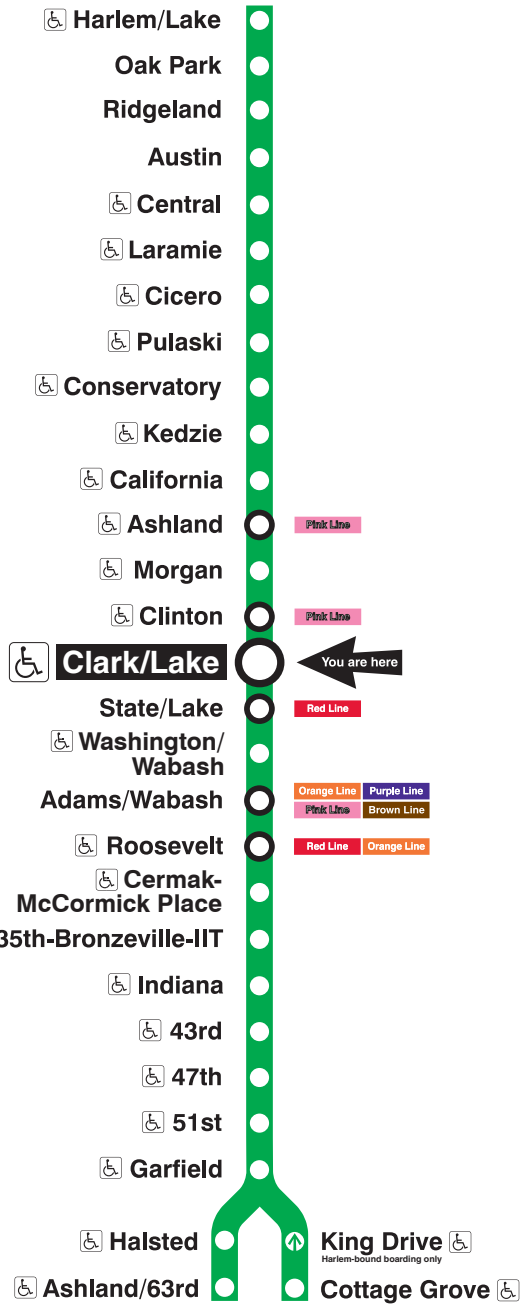

To Ashland/63rd - Cottage Grove

Trains alternate between Ashland/63rd and Cottage Grove

Weekdays	Saturdays	Sunday/holidays
4:28am first train to Cottage Grove	5:28am first train to Cottage Grove	5:28am first train to Cottage Grove
4:43am first train to Ashland/63rd	5:43am first train to Ashland/63rd	5:43am first train to Ashland/63rd
4:58am	5:58am	5:58am
5:13am 5:28 5:43 5:58	6:13am 6:28 6:40 6:52	6:13am 6:28 6:43 6:58
6:05am	7:05am	7:10am
every 10 minutes until	every 12 minutes until	every 12 to 15 minutes until
9:00am		11:00am
every 10 to 12 minutes until	9:00pm	every 12 minutes until
3:00pm		3:00pm
every 10 minutes until	every 12 to 15 minutes until	every 12 to 15 minutes until
6:00pm		
11:55pm	11:55pm	11:55pm
12:13am 12:28 12:43 12:58	12:13am 12:28 12:43 12:58	12:13am 12:28 12:43 12:58
1:13am last train to Cottage Grove	1:13am last train to Cottage Grove	1:13am last train to Cottage Grove
1:28am last train to Ashland/63rd	1:28am last train to Ashland/63rd	1:28am last train to Ashland/63rd

Travel Information:

- Phone: 312-836-7000
- TTY: 312-836-4949
- Website: transitchicago.com

Customer Information:

- Phone: 1-888-YOUR-CTA (1-888-968-7282)
- TTY: 1-888-CTA-TTY1 (1-888-282-8891)
- Website: transitchicago.com

TrainTracker Real-Time Arrivals:

- For next train arrival times on your computer or smartphone, visit transitchicago.com/traintracker.
- For next train arrival times on your mobile phone, text CTATRAIN CLKL to 41411.
- Message and data rates may apply. Check with your mobile carrier first.