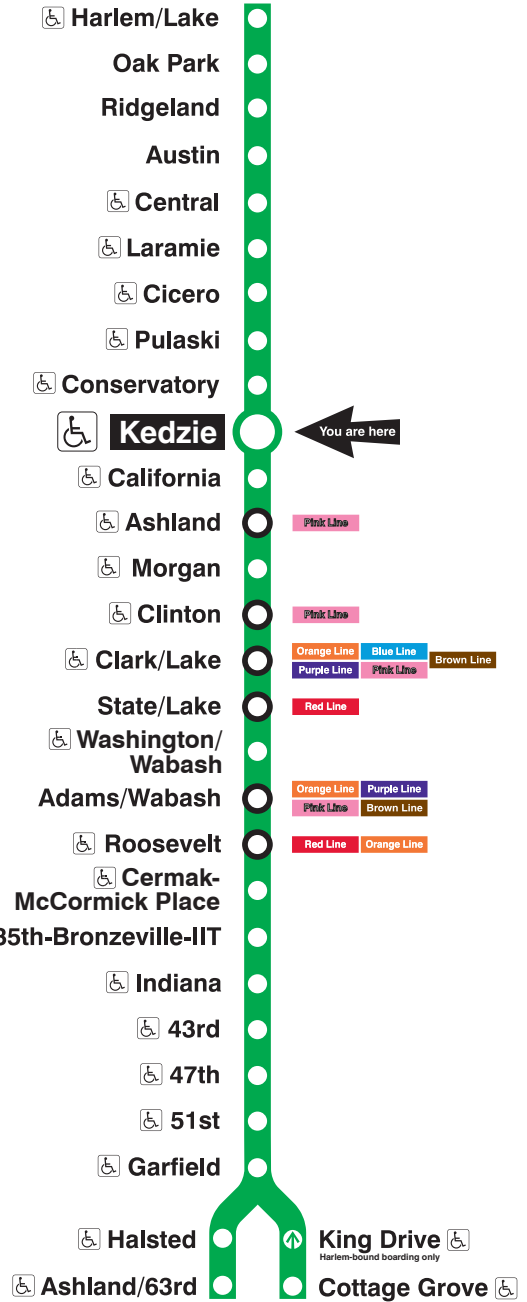

To Ashland/63rd - Cottage Grove

Trains alternate between Ashland/63rd and Cottage Grove

Weekdays				Saturdays				Sundays			
4:16am	first train to Cottage Grove			5:16am	first train to Cottage Grove			5:16am	first train to Cottage Grove		
4:28am	first train to Ashland/63rd			5:31am	first train to Ashland/63rd			5:31am	first train to Ashland/63rd		
4:40am	4:52			5:46am				5:46am			
5:05am				6:01am	6:16	6:28	6:340	6:01am	6:16	6:31	6:46
				6:50am				7:01am	7:16	7:31	7:46
								8:01am	8:16		
								8:25am			
every 7 to 12 minutes until				every 12 minutes until				every 12 minutes until			
10:00am				1:00pm				7:00pm			
every 10 minutes until				every 10 to 12 minutes until				every 12 to 15 minutes until			
3:00pm				7:00pm							
every 7 to 10 minutes until				every 12 minutes until				every 12 to 15 minutes until			
8:00pm											
every 10 to 12 minutes until				every 12 minutes until				every 12 to 15 minutes until			
9:50pm				9:50pm				9:45pm			
10:04pm	10:16	10:31	10:46	10:04pm	10:16	10:31	10:46	10:01pm	10:16	10:31	10:46
11:01pm	11:16	11:31	11:46	11:01pm	11:16	11:31	11:46	11:01pm	11:16	11:31	11:46
12:01am	12:16	12:31	12:46	12:01am	12:16	12:31	12:46	12:01am	12:16	12:31	12:46
1:01am	last train to Cottage Grove			1:01am	last train to Cottage Grove			1:01am	last train to Cottage Grove		
1:16am	last train to Ashland/63rd			1:16am	last train to Ashland/63rd			1:16am	last train to Ashland/63rd		

Travel Information:

- Phone: 312-836-7000
- TTY: 312-836-4949
- Website: transitchicago.com

Customer Information:

- Phone: 1-888-YOUR-CTA (1-888-968-7282)
- TTY: 1-888-CTA-TTY1 (1-888-282-8891)
- Website: transitchicago.com

TrainTracker Real-Time Arrivals:

1. For next train arrival times on your computer or smartphone, visit transitchicago.com/traintracker.
   - For next train arrival times on your mobile phone, text CTATRAIN KEDG to 41411.
2. Message and data rates may apply. Check with your mobile carrier first.