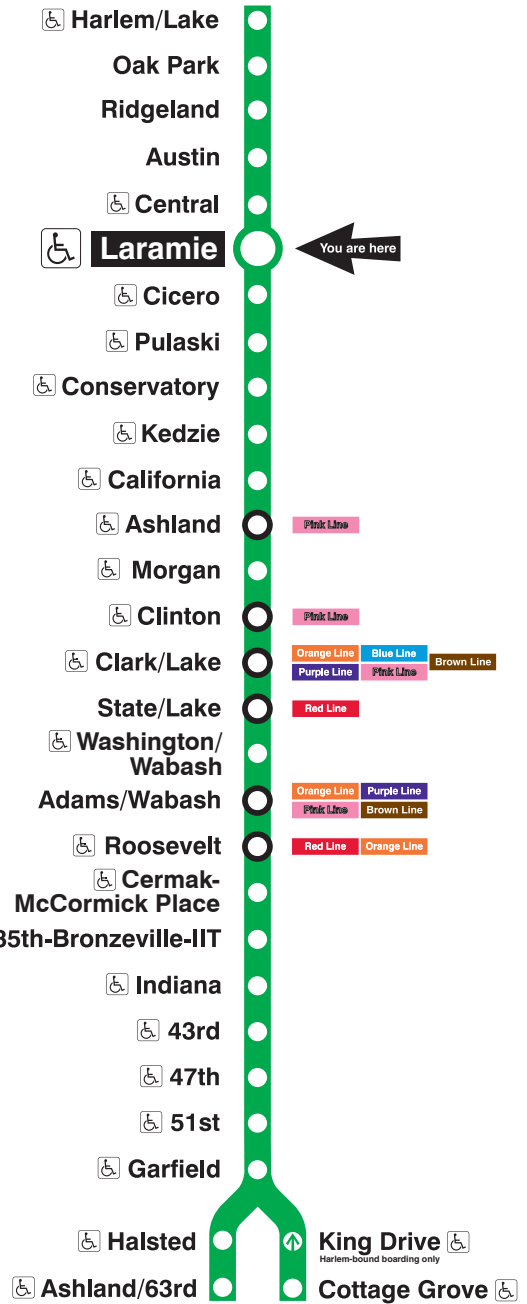

To Ashland/63rd - Cottage Grove

Trains alternate between Ashland/63rd and Cottage Grove

Weekdays				Saturdays				Sundays			
4:08am	first train to Cottage Grove			5:08am	first train to Cottage Grove			5:08am	first train to Cottage Grove		
4:20am	first train to Ashland/63rd			5:23am	first train to Ashland/63rd			5:23am	first train to Ashland/63rd		
4:32am	4:44	4:56		5:38am	5:53			5:38am	5:53		
5:05am				6:05am				6:08am	6:23	6:38	6:53
every 7 to 10 minutes until				every 12 minutes until				every 12 minutes until			
10:00am				1:00pm							
every 10 minutes until											
3:00pm				every 10 minutes until				7:00pm			
every 7 to 10 minutes until											
8:00pm				6:00pm				every 15 minutes until			
every 12 minutes until				every 12 minutes until							
9:55pm				9:55pm				9:50pm			
10:08pm	10:23	10:38	10:53	10:08pm	10:23	10:38	10:53	10:08pm	10:23	10:38	10:53
11:08pm	11:23	11:38	11:53	11:08pm	11:23	11:38	11:53	11:08pm	11:23	11:38	11:53
12:08am	12:23	12:38		12:08am	12:23	12:38		12:08am	12:23	12:38	
12:53am	last train to Cottage Grove			12:53am	last train to Cottage Grove			12:53am	last train to Cottage Grove		
1:08am	last train to Ashland/63rd			1:08am	last train to Ashland/63rd			1:08am	last train to Ashland/63rd		

Travel Information:

- Phone: 312-836-7000
- TTY: 312-836-4949
- Website: transitchicago.com

Customer Information:

- Phone: 1-888-YOUR-CTA (1-888-968-7282)
- TTY: 1-888-CTA-TTY1 (1-888-282-8891)
- Website: transitchicago.com

TrainTracker Real-Time Arrivals:

1. For next train arrival times on your computer or smartphone, visit transitchicago.com/traintracker.
   - For next train arrival times on your mobile phone, text CTATRAIN LARA to 41411.
2. Message and data rates may apply. Check with your mobile carrier first.