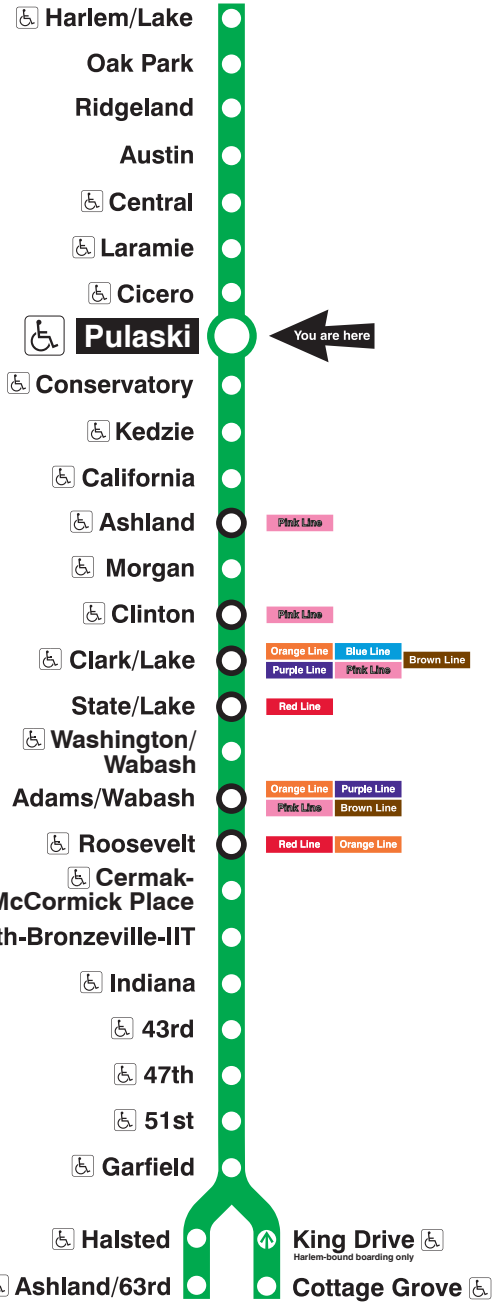

To Ashland/63rd - Cottage Grove

Trains alternate between Ashland/63rd and Cottage Grove

Weekdays	Saturdays	Sundays
4:12am first train to Cottage Grove	5:12am first train to Cottage Grove	5:12am first train to Cottage Grove
4:24am first train to Ashland/63rd	5:27am first train to Ashland/63rd	5:27am first train to Ashland/63rd
4:36am 4:48	5:42am 5:57	5:42am 5:57
5:00am	6:10am	6:12am 6:27 6:42 6:57
every 7 to 12 minutes until	every 12 minutes until	every 12 minutes until
10:00am	1:00pm	7:00pm
every 10 minutes until	every 10 to 12 minutes until	every 12 to 15 minutes until
3:00pm	7:00pm	
every 7 to 10 minutes until	every 12 minutes until	
8:00pm		
every 10 to 12 minutes until		
10:00pm	10:00pm	9:55pm
10:12pm 10:27 10:42 10:57	10:12pm 10:27 10:42 10:57	10:12pm 10:27 10:42 10:57
11:12pm 11:27 11:42 11:57	11:12pm 11:27 11:42 11:57	11:12pm 11:27 11:42 11:57
12:12am 12:27 12:42	12:12am 12:27 12:42	12:12am 12:27 12:42
12:57am last train to Cottage Grove	12:57am last train to Cottage Grove	12:57am last train to Cottage Grove
1:12am last train to Ashland/63rd	1:12am last train to Ashland/63rd	1:12am last train to Ashland/63rd

Travel Information:

- Phone: 312-836-7000
- TTY: 312-836-4949
- Website: transitchicago.com

Customer Information:

- Phone: 1-888-YOUR-CTA (1-888-968-7282)
- TTY: 1-888-CTA-TTY1 (1-888-282-8891)
- Website: transitchicago.com

TrainTracker Real-Time Arrivals:

- For next train arrival times on your computer or smartphone, visit transitchicago.com/traintracker.
- For next train arrival times on your mobile phone, text CTATRAIN PULG to 41411.
- Message and data rates may apply. Check with your mobile carrier first.