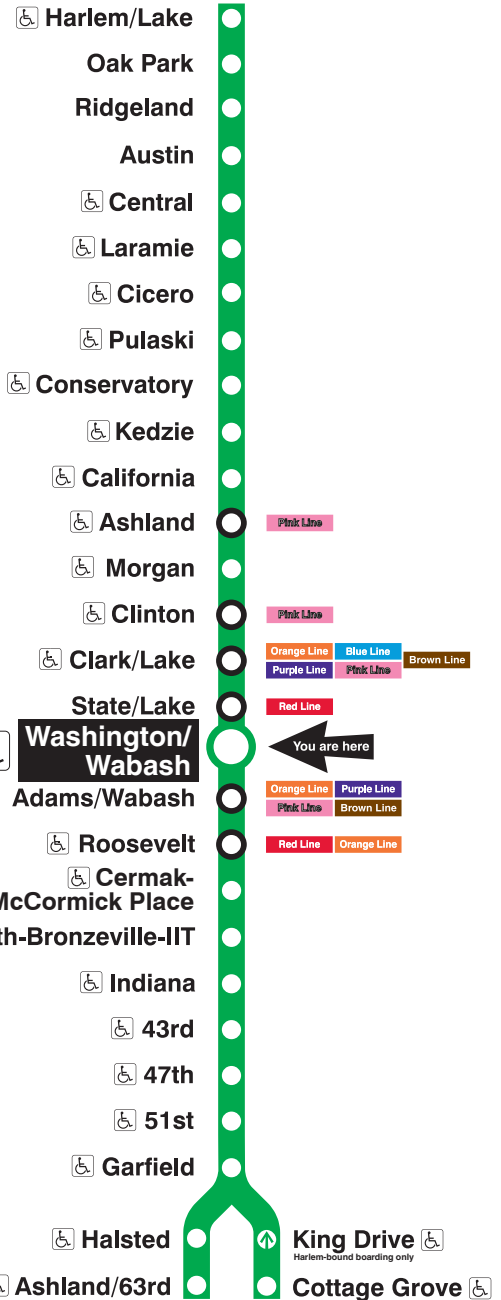

Washington/Wabash

Station Timetable

Green Line Trains

To Harlem/Lake

Weekdays	Saturdays	Sunday/holidays
4:29am first train	5:29am first train	5:29am first train
4:44am 4:59	5:44am 5:59	5:44am 5:59
5:14am 5:29 5:44 5:59	6:14am 6:29 6:44 6:59	6:14am 6:29 6:44 6:59
6:15am	7:15am	7:15am
every 10 to 15 minutes until 11:00am	every 12 to 15 minutes until 8:00am	every 12 to 15 minutes until 12:00pm
every 12 minutes until 3:00pm	every 12 minutes until 10:00pm	every 12 minutes until 4:00pm
every 10 to 12 minutes until 8:00pm	every 12 to 15 minutes until 12:00am	every 12 to 15 minutes until 12:00am
12:00am 12:14am 12:29 12:44 12:59	12:00am 12:14am 12:29 12:44 12:59	12:00am 12:14am 12:29 12:44 12:59
1:14am 1:29 last trains	1:14am 1:29 last trains	1:14am 1:29 last trains

To Ashland/63rd - Cottage Grove

Trains alternate between Ashland/63rd and Cottage Grove

Weekdays	Saturdays	Sunday/holidays
4:29am first train to Cottage Grove	5:29am first train to Cottage Grove	5:29am first train to Cottage Grove
4:44am first train to Ashland/63rd	5:44am first train to Ashland/63rd	5:44am first train to Ashland/63rd
4:59am	5:59am	5:59am
5:14am 5:29 5:44 5:59	6:14am 6:29 6:41 6:53	6:14am 6:29 6:44 6:59
6:10am	7:05am	7:15am
every 10 minutes until 9:00am	every 12 minutes until 9:00pm	every 12 to 15 minutes until 11:00am
every 10 to 12 minutes until 3:00pm	every 12 minutes until 3:00pm	every 12 minutes until 3:00pm
every 10 minutes until 6:00pm	every 12 to 15 minutes until 12:00am	every 12 to 15 minutes until 12:00am
12:00am 12:14am 12:29 12:44 12:59	12:00am 12:14am 12:29 12:44 12:59	12:00am 12:14am 12:29 12:44 12:59
1:14am last train to Cottage Grove	1:14am last train to Cottage Grove	1:14am last train to Cottage Grove
1:29am last train to Ashland/63rd	1:29am last train to Ashland/63rd	1:29am last train to Ashland/63rd