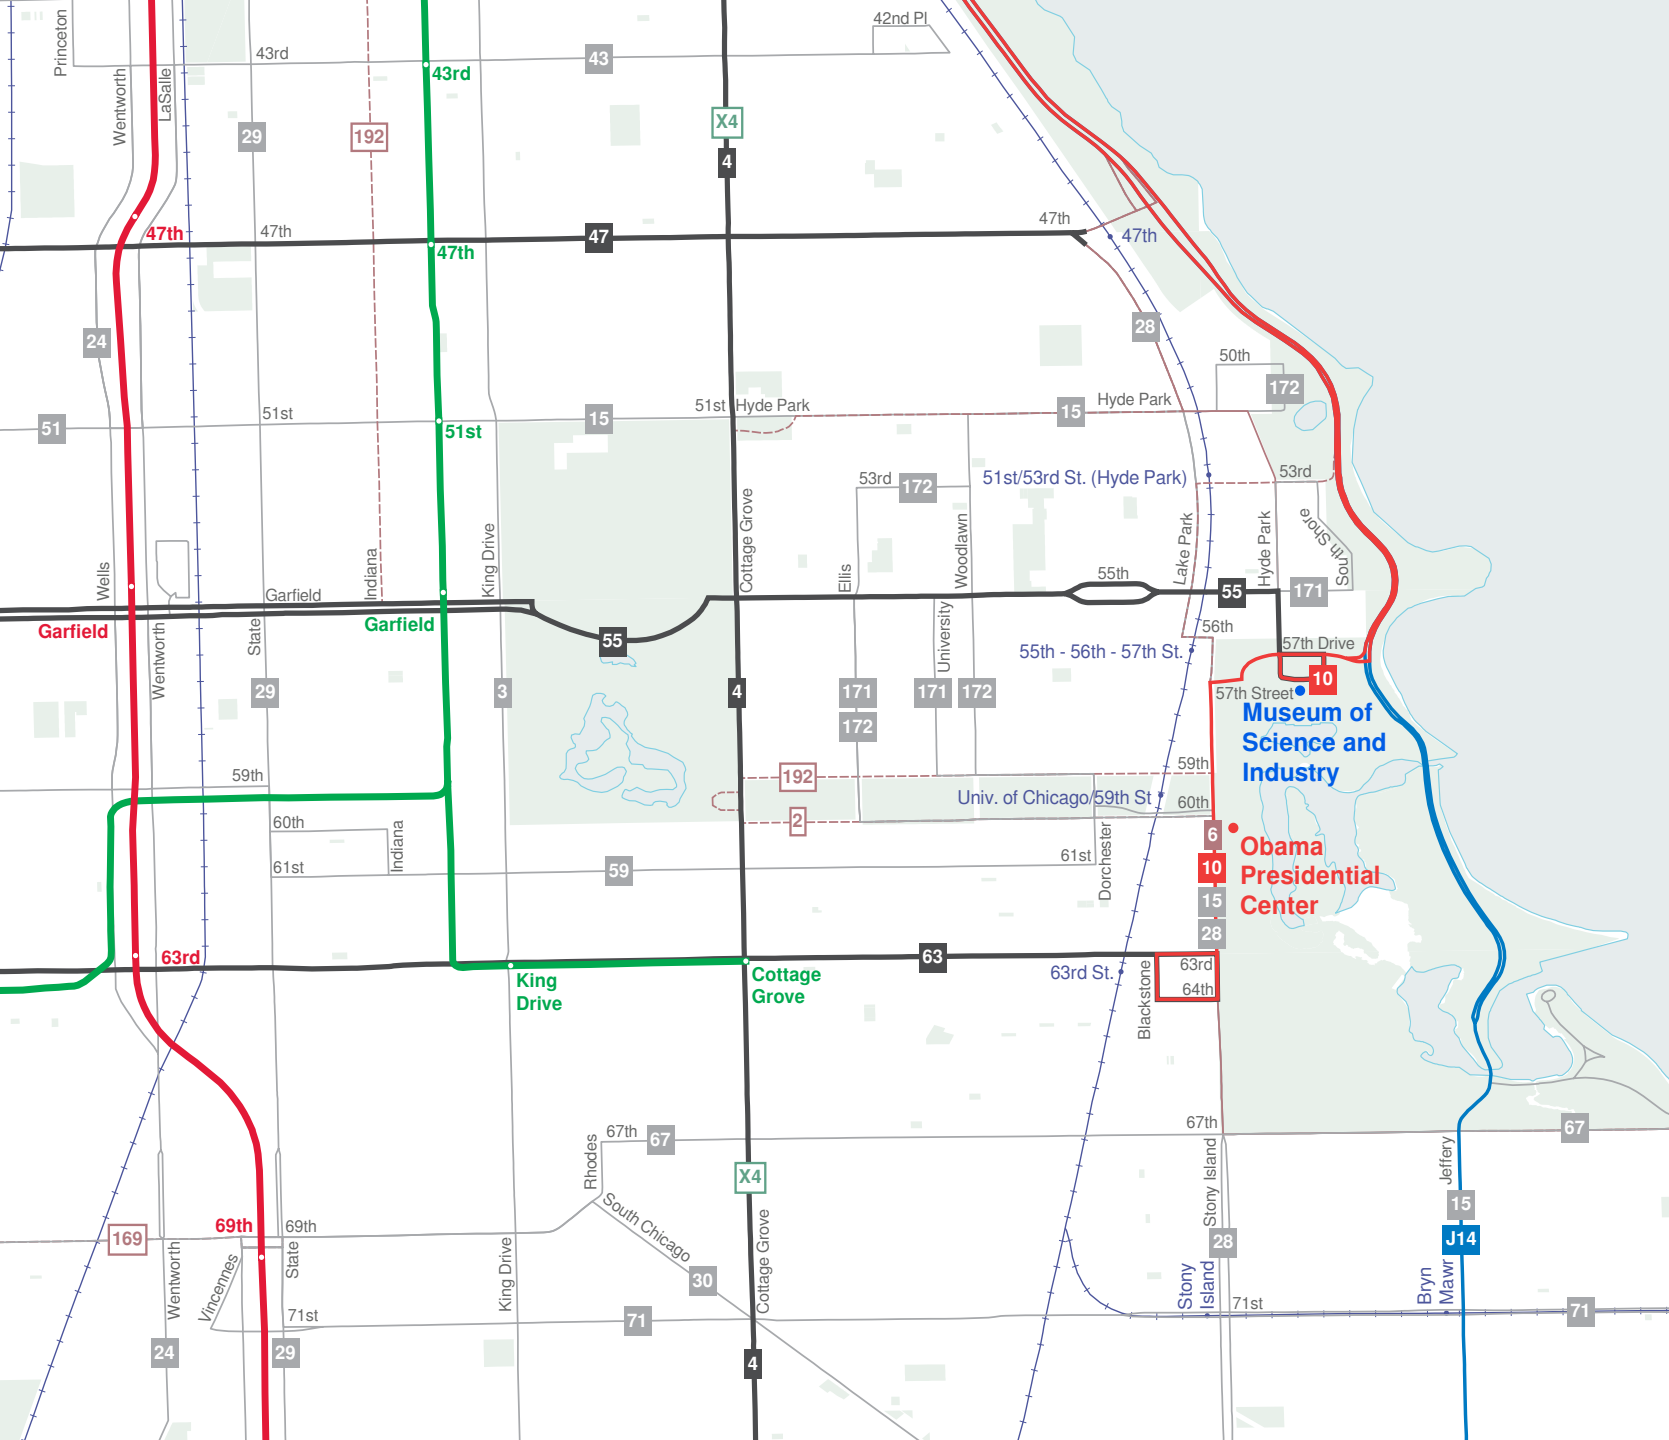

Bus service nearby the Obama Presidential Center

- #2 Hyde Park Express
weekday rush only
- #6 Jackson Park Express
- #10 Obama Presidential Center/Museum of Science & Industry Express
- #J14 Jeffery Jump
- #15 Jeffery Local
- #28 Stony Island
downtown service on weekday rush only
- #55 Garfield
- #59 59th/61st
- #63 63rd

Transit Services Near the Obama Presidential Center

Legend

- 0- CTA bus routes
- 0- CTA limited stop route
- 0- part-time service only
- + Metra commuter rail
- 0- CTA Frequent Bus Network
- 2- CTA Express route
- 0- CTA Jump routes
- 0- CTA trains and stations