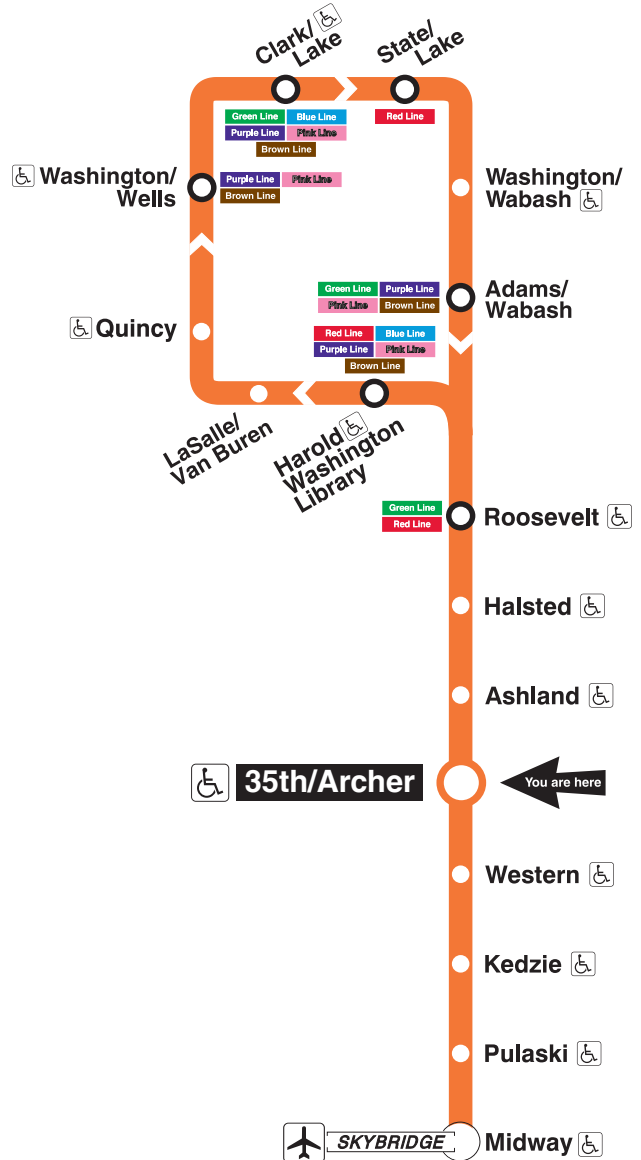

35th/Archer

Station Timetable

Orange Line Trains

To Midway

Weekdays	Saturdays	Sunday/holidays
4:16am first train	4:46am first train	5:16am first train
4:31am 4:46	5:01am 5:16 5:31 5:46	5:36am 5:56
5:00am	6:00am	6:16am 6:36 6:56
7:15am		7:15am
every 10 to 15 minutes until	every 12 to 15 minutes until	every 12 to 15 minutes until
10:00am	9:00am	9:00am
every 12 minutes until	every 12 minutes until	every 12 minutes until
3:00pm	7:00pm	8:00pm
every 10 to 12 minutes until	every 12 to 15 minutes until	every 12 to 15 minutes until
7:00pm	12:50am	11:05pm
every 12 to 15 minutes until	1:06am 1:21 1:36	11:22pm 11:37 11:52
12:50am	1:51am last train	12:11am 12:31 12:51
1:06am 1:21 1:36		1:11am 1:31
1:51am last train		1:51am last train

To Loop

Weekdays	Saturdays	Sunday/holidays
3:41am 3:56 first trains	4:11am first train	4:41am first train
4:11am 4:26 4:41 4:56	4:26am 4:41 4:56	5:01am 5:21 5:41
5:10am	5:10am	6:01am 6:21 6:41
6:55am		6:55am
every 10 to 15 minutes until	every 12 to 15 minutes until	every 12 to 15 minutes until
9:00am	8:00am	9:00am
every 12 minutes until	every 12 minutes until	every 12 minutes until
2:00pm	6:00pm	7:00pm
every 10 to 12 minutes until	every 12 to 15 minutes until	every 12 to 15 minutes until
6:00pm	11:45pm	11:00pm
every 12 to 15 minutes until	12:01am 12:16 12:31 12:46	11:17pm 11:36 11:56
11:45pm	1:01am 1:16 last trains	12:16am 12:36 12:56
12:01am 12:16 12:31 12:46		1:16am last train
1:01am 1:16 last trains		

Travel Information:

- Phone: 312-836-7000
- TTY: 312-836-4949
- Website: transitchicago.com

Customer Information:

- Phone: 1-888-YOUR-CTA (1-888-968-7282)
- TTY: 1-888-CTA-TTY1 (1-888-282-8891)
- Website: transitchicago.com

Train Tracker Real-Time Arrivals:

1. For next train arrival times on your computer or smartphone, visit transitchicago.com/traintracker.
   - For next train arrival times on your mobile phone, text CTATRAIN 35OR to 41411.
2. Message and data rates may apply. Check with your mobile carrier first.