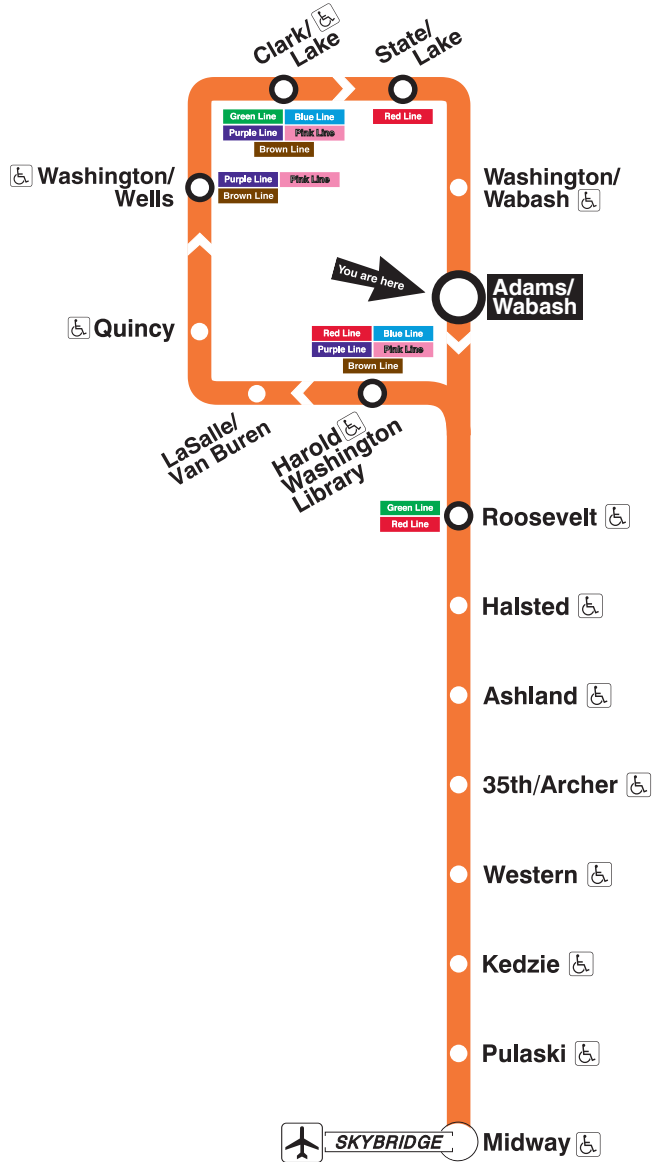

Adams/Wabash

Station Timetable

Orange Line Trains

To Midway

Weekdays	Saturdays	Sunday/holidays
4:04am first train	4:34am 4:49 first trains	5:04am first train
4:19am 4:34 4:49	5:04am 5:19 5:34 5:49	5:24am 5:44
5:04am 5:19 5:34 5:49	6:04am 6:19 6:34 6:58	6:04am 6:24 6:44
6:00am	6:55am	7:05am
every 8 to 12 minutes until 10:00am	every 12 to 15 minutes until 10:00am	every 12 to 15 minutes until 9:00am
every 12 minutes until 2:00pm	every 10 to 12 minutes until 9:00pm	every 12 minutes until 8:00pm
every 8 to 12 minutes until 6:00pm	every 12 to 15 minutes until 11:55pm	every 15 minutes until 11:25pm
11:55pm last train	12:09am 12:24 12:39 12:54 last train	11:25pm last train
12:09am 12:24 12:39 12:54	1:09am 1:24	11:40pm 11:59
1:09am 1:24 last train	1:39am 1:54 last train	12:19am 12:39 12:59
1:39am last train	1:39am last train	1:19am 1:39 last trains