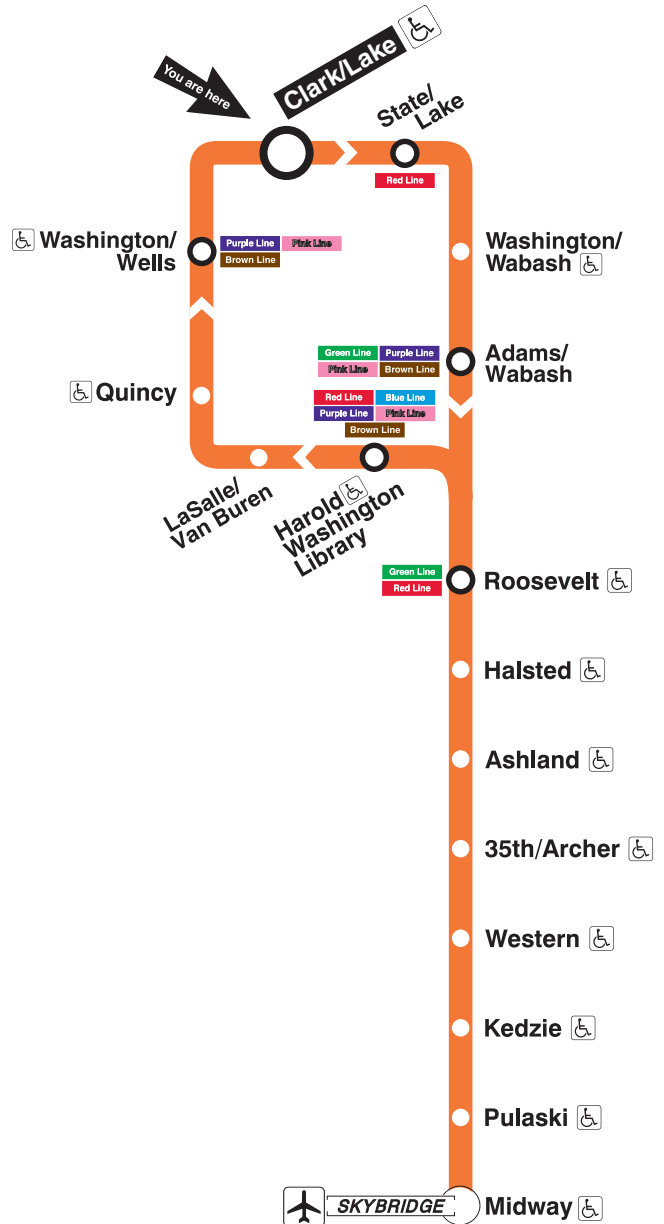

Clark/Lake

Station Timetable

Orange Line Trains

To Midway

Weekdays	Saturdays	Sundays
4:00am first train	4:30am first train	5:00am first train
4:15am 4:30 4:45	4:45am	5:15am 5:30 5:45 6:00
5:00am 5:15 5:30 5:42 5:54	5:00am 5:15 5:30 5:45 6:00	6:15am
6:05am	6:15am	
every 7 to 10 minutes until	every 10 to 15 minutes until	every 12 to 15 minutes until
9:00am		
every 6 to 9 minutes until	2:00pm	3:00pm
6:00pm		
every 7 to 10 minutes until	every 7 to 10 minutes until	every 10 to 12 minutes until
10:00pm	7:00pm	7:00pm
every 10 to 12 minutes until	every 10 to 12 minutes until	every 10 to 15 minutes until
10:55pm	10:55pm	
11:08pm 11:20 11:35 11:50	11:08pm 11:20 11:35 11:50	11:20pm
12:05am 12:20 12:35 12:50	12:05am 12:20 12:35 12:50	11:36pm 11:55
1:05am 1:20	1:05am 1:20	12:15am 12:35 12:55
1:35am last train	1:35am last train	1:15am 1:35 last trains