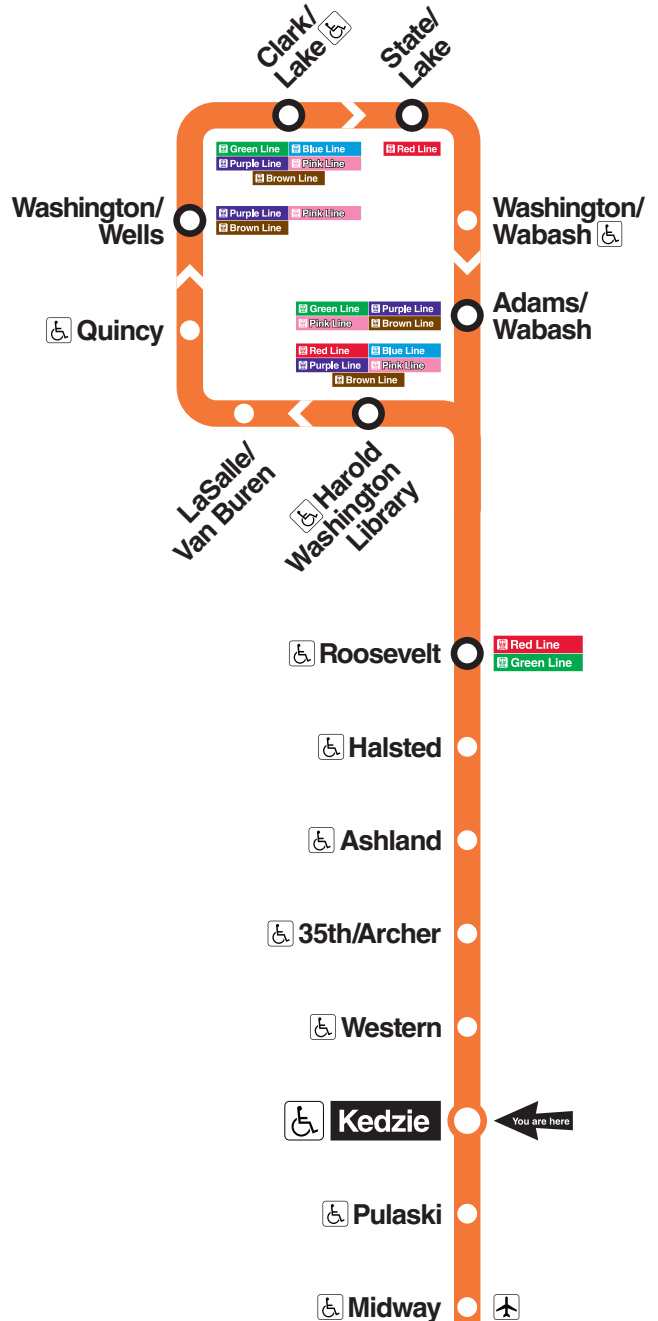

Kedzie

Station timetable

Orange Line trains

Service to Midway

	Weekday	Saturday	Sunday/holiday
First train	4:23a	4:53a	5:23a
Morning	every 10–15 minutes	every 12–15 minutes	every 12–15 minutes
AM rush*	every 3–9 minutes		
Midday	every 8–9 minutes	every 10 minutes	every 10–12 minutes
PM rush*	every 7–9 minutes		
Evening	every 10–15 minutes	every 10–15 minutes	every 12–15 minutes
Last train	1:58a	1:58a	1:58a

Service to Loop (some rush period trips continue via Brown Line to Kimball - check train signs)

	Weekday	Saturday	Sunday/holiday
First train	3:35a	4:05a	4:35a
Morning	every 10–15 minutes	every 12–15 minutes	every 12–15 minutes
AM rush*	every 3–9 minutes		
Midday	every 8–9 minutes	every 10 minutes	every 10–12 minutes
PM rush*	every 7–9 minutes		
Evening	every 10–15 minutes	every 10–15 minutes	every 12–15 minutes
Last train	1:10a	1:10a	1:10a

Scan here for station information including estimated train arrivals, customer alerts and other information

For next train arrival times on your computer or smartphone, visit transitchicago.com/traintracker.

Customer Information: 1-888-YOUR-CTA (1-888-968-7282) or dial 711 Relay

transitchicago.com
transitchicago.com/orangeline

Travel Information: 312-836-7000

eff. 11/24