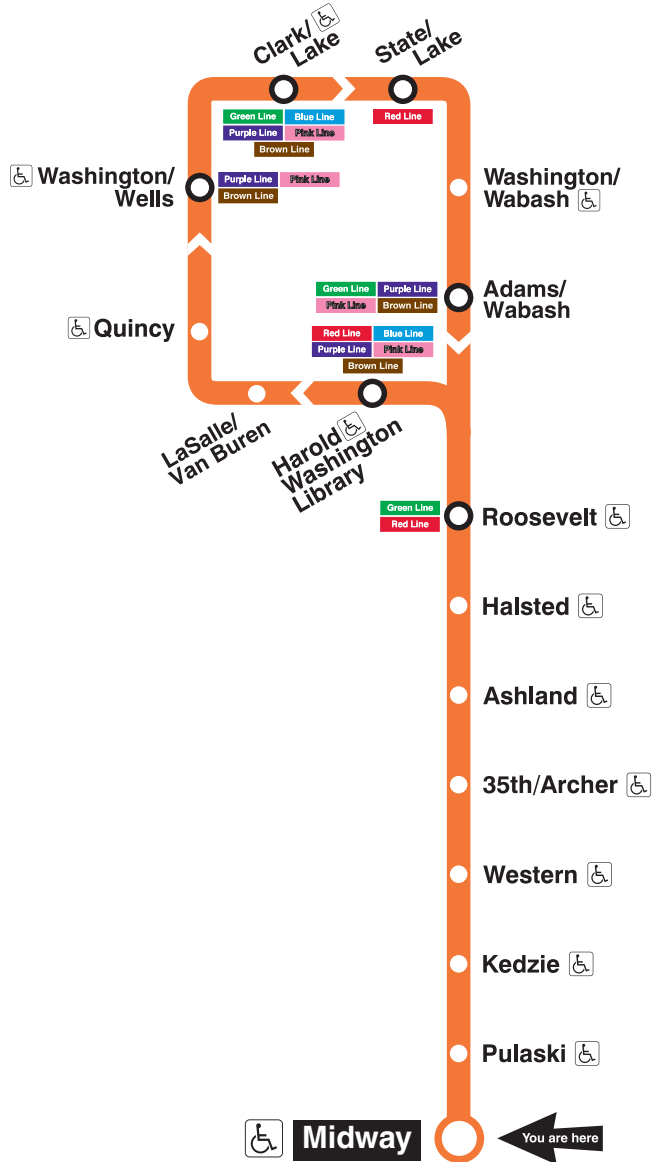

Orange Line

Midway

Station Timetable

Orange Line Trains

To Loop

(some rush period trips continue via Brown Line to Kimball - check train signs and listen for announcements)

Weekdays	Saturdays	Sundays
3:30am 3:45 first trains	4:00am first train	4:30am 4:45 first trains
4:00am 4:15 4:30 4:45	4:15am 4:30 4:45	5:00am 5:15 5:30 5:45
5:00am 5:12 5:24 5:35	5:00am 5:15 5:30 5:45	6:00am
5:45am	6:00am	
every 3 to 7 minutes until	every 10 to 12 minutes until	every 12 to 15 minutes until
8:00am	1:00pm	3:00pm
every 6 to 10 minutes until	every 7 to 10 minutes until	every 10 minutes until
6:00pm	7:00pm	7:00pm
every 10 minutes until	every 12 minutes until	every 10 to 15 minutes until
10:00pm	10:50pm	10:50pm
11:05pm 11:20 11:35 11:50	11:05pm 11:20 11:35 11:50	11:06pm 11:25 11:45
12:05am 12:20 12:35 12:50	12:05am 12:20 12:35 12:50	12:05am 12:25 12:45
1:05am last train	1:05am last train	1:05am last train

Train Tracker Real-Time Arrivals:

-  For next train arrival times on your computer or smartphone, visit transitchicago.com/traintracker.
 -  For next train arrival times on your mobile phone, text CTATRAIN MDW to 41411.
- Message and data rates may apply. Check with your mobile carrier first.