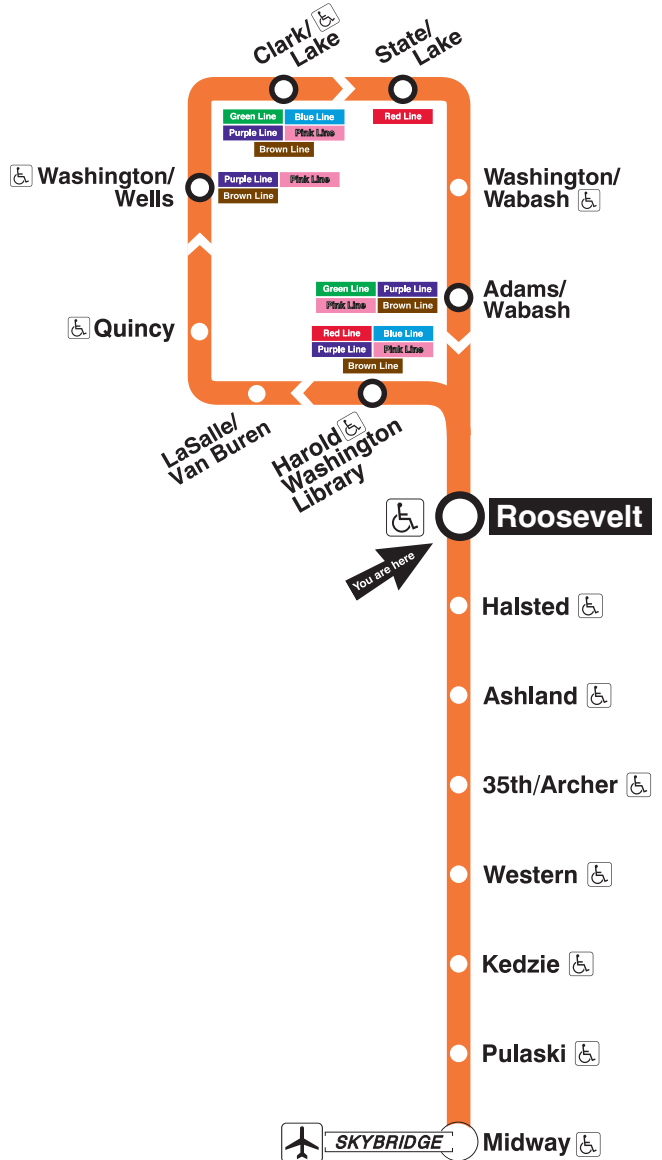

Roosevelt

Station Timetable

Orange Line Trains

To Midway

Weekdays	Saturdays	Sunday/holidays
4:07am first train	4:37am first train	5:07am first train
4:22am 4:37 4:52	5:07am 5:22 5:37 5:52	5:27am 5:47
5:07am 5:22 5:37 5:52	6:07am 6:22 6:37 6:49	6:07am 6:27 6:47
6:05am	7:00am	7:05am
every 8 to 12 minutes until	every 12 minutes until	every 12 to 15 minutes until
10:00am	10:00am	9:00am
every 12 minutes until	every 10 to 12 minutes until	every 12 minutes until
2:00pm	7:00pm	8:00pm
every 8 to 11 minutes until	every 12 to 15 minutes until	every 11 to 15 minutes until
6:00pm	11:55pm	11:40pm
12:12am 12:27 12:42 12:57	12:12am 12:27 12:42 12:57	12:02am 12:22 12:42
1:12am 1:27 last train	1:12am 1:27 last train	1:02am 1:22 last train
1:42am last train	1:42am last train	1:42am last train

To Loop

Weekdays	Saturdays	Sunday/holidays
3:51am first trains	4:21am first train	4:51am first trains
4:06am 4:21 4:36 4:51	4:36am 4:51 5:06 5:21 5:36 5:51	5:11am 5:31 5:51
5:06am 5:21 5:36 5:49	6:05am	6:11am 6:31 6:51
6:00am	6:05am	7:05am
every 8 to 12 minutes until	every 12 to 15 minutes until	every 12 to 15 minutes until
9:00am	10:00am	9:00am
every 12 minutes until	every 10 to 12 minutes until	every 12 minutes until
1:00pm	9:00pm	7:00pm
every 8 to 12 minutes until	every 15 minutes until	every 11 to 15 minutes until
5:00pm	11:10pm	11:10pm
11:26pm 11:41 11:56	11:11pm 11:26 11:41 11:56	11:27pm 11:46
12:11am 12:26 12:41 12:56	12:11am 12:26 12:41 12:56	12:06am 12:26 12:46
1:11am 1:26 last trains	1:11am 1:26 last trains	1:06am 1:26 last train