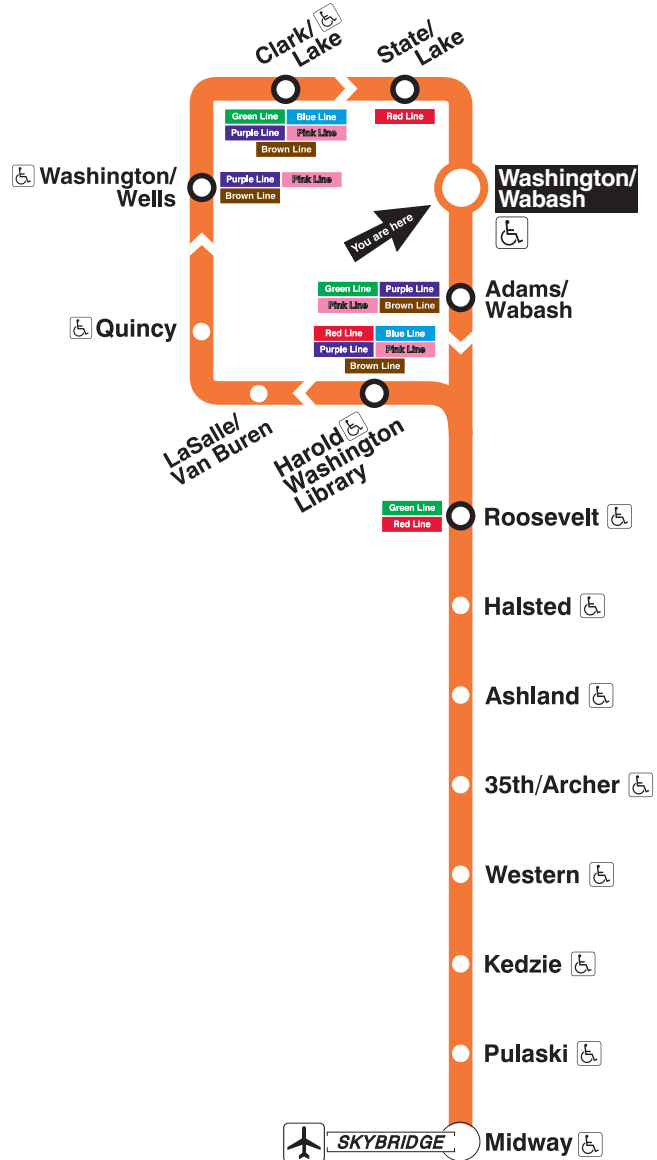

Washington/Wabash

Station Timetable

Orange Line Trains

To Midway

Weekdays	Saturdays	Sunday/holidays
4:03am first train	4:33am 4:48 first trains	5:03am first train
4:18am 4:33 4:48	5:03am 5:18 5:33 5:48	5:23am 5:43
5:03am 5:18 5:33 5:48	6:03am 6:18 6:33 6:45	6:03am 6:23 6:43
6:00am	6:55am	7:00am
every 8 to 12 minutes until	every 12 minutes until	every 12 to 15 minutes until
10:00am	10:00am	9:00am
every 12 minutes until	every 10 to 12 minutes until	every 12 minutes until
2:00pm	9:00pm	8:10pm
every 8 to 12 minutes until	every 12 to 15 minutes until	every 15 minutes until
6:00pm	11:50pm	11:25pm
12:08am 12:23 12:38 12:53	12:08am 12:23 12:38 12:53	11:39pm 11:58
1:08am 1:23	1:08am 1:23	12:18am 12:38 12:58
1:38am last train	1:38am last train	1:18am 1:38 last trains

Travel Information:

- Phone: 312-836-7000
- TTY: 312-836-4949
- Website: transitchicago.com

Customer Information:

- Phone: 1-888-YOUR-CTA (1-888-968-7282)
- TTY: 1-888-CTA-TTY1 (1-888-282-8891)
- Website: transitchicago.com

Train Tracker Real-Time Arrivals:

1. For next train arrival times on your computer or smartphone, visit transitchicago.com/traintracker.
   - For next train arrival times on your mobile phone, text CTATRAIN WAWA to 41411.
2. Message and data rates may apply. Check with your mobile carrier first.