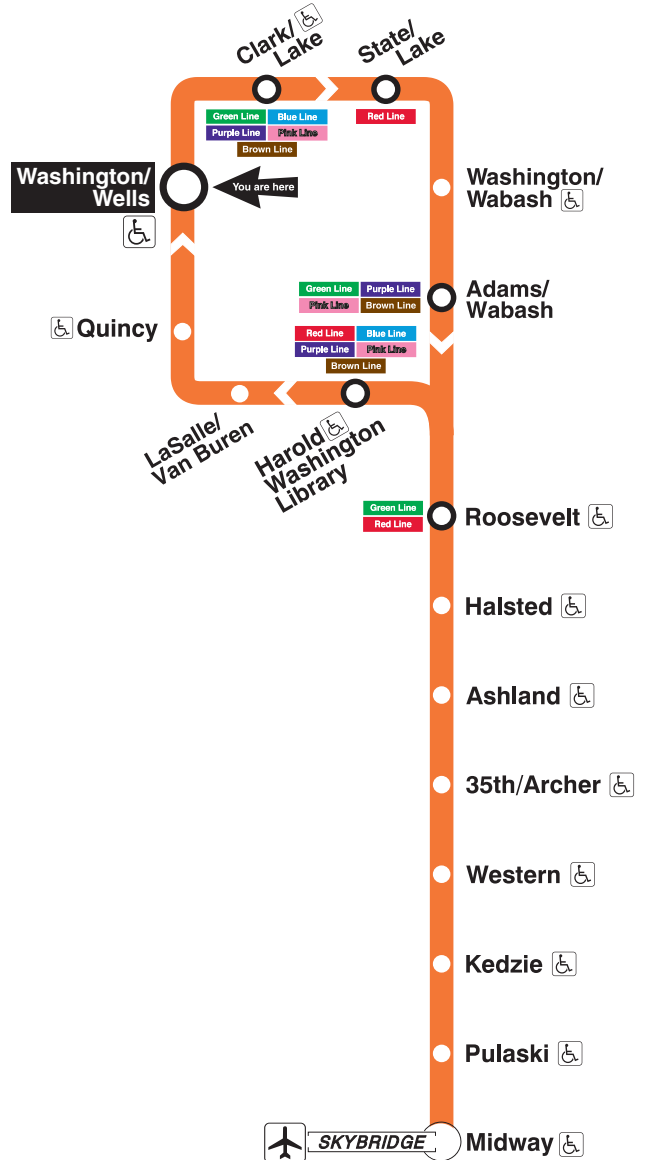

Washington/Wells

Station Timetable

Orange Line Trains

To Midway

Weekdays	Saturdays	Sundays
3:58am first train	4:28am first train	4:58am first train
4:13am 4:28 4:43 4:58	4:43am 4:58	5:13am 5:28 5:43 5:58
5:13am 5:28 5:40 5:52	5:13am 5:28 5:43 5:58	6:10am
6:00am	6:10am	
every 7 to 10 minutes until	every 10 to 15 minutes until	every 12 to 15 minutes until
9:00am		
every 6 to 9 minutes until	2:00pm	3:00pm
6:00pm		
every 8 to 10 minutes until	every 7 to 10 minutes until	every 10 to 12 minutes until
10:00pm	7:00pm	7:00pm
every 10 to 12 minutes until	every 10 to 12 minutes until	every 10 to 15 minutes until
10:55pm	10:55pm	
11:06pm 11:18 11:33 11:48	11:06pm 11:18 11:33 11:48	11:20pm
12:03am 12:18 12:33 12:48	12:03am 12:18 12:33 12:48	11:34pm 11:53
1:03am 1:18	1:03am 1:18	12:13am 12:33 12:53
1:33am last train	1:33am last train	1:13am 1:33 last trains