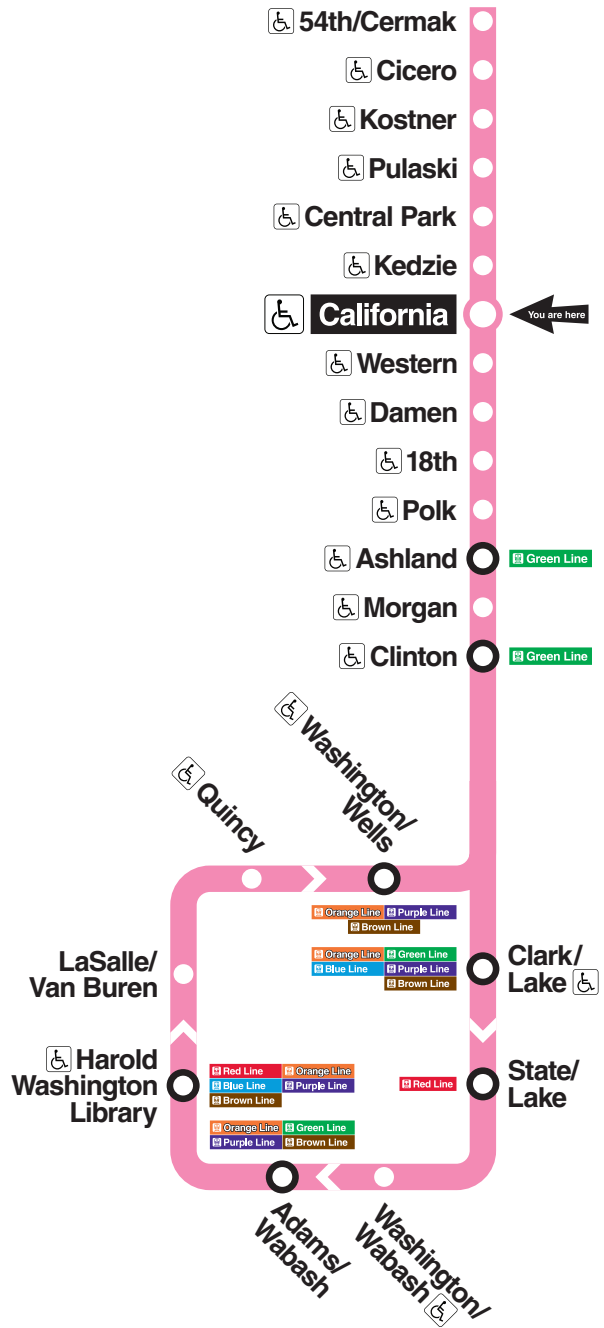

California

Station timetable

Pink Line trains

Service to 54th/Cermak

	Weekday	Saturday	Sunday/holiday
First train	4:51a	5:51a	5:51a
Morning	every 12–15 minutes	every 12–15 minutes	every 12–15 minutes
AM rush*	every 8–10 minutes		
Midday	every 10 minutes	every 10–12 minutes	every 10–12 minutes
PM rush*	every 8–10 minutes	every 12–15 minutes	every 12–15 minutes
Evening	every 10–15 minutes		
Last train	1:51a	1:51a	1:51a

Service to Loop

	Weekday	Saturday	Sunday/holiday
First train	4:09a	5:09a	5:09a
Morning	every 12–15 minutes	every 12–15 minutes	every 12–15 minutes
AM rush*	every 8–10 minutes		
Midday	every 10 minutes	every 10–12 minutes	every 10–12 minutes
PM rush*	every 8–10 minutes	every 12–15 minutes	every 12–15 minutes
Evening	every 10–15 minutes		
Last train	1:09a	1:09a	1:09a

Scan here for station information including estimated train arrivals, customer alerts and other information

For next train arrival times on your computer or smartphone, visit transitchicago.com/traintracker.

Customer Information: 1-888-YOUR-CTA (1-888-968-7282) or dial 711 Relay

transitchicago.com
transitchicago.com/pinkline

Travel Information: 312-836-7000

eff. 04/25