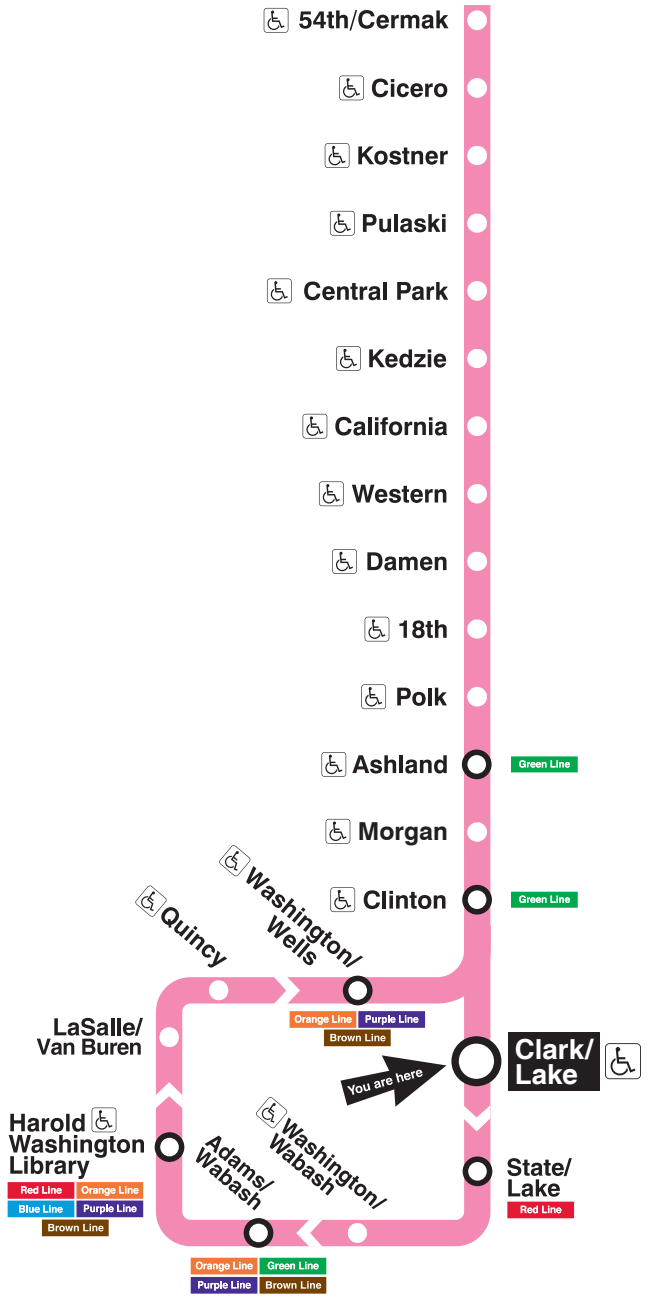

Clark/Lake

Station Timetable

Pink Line Trains

To 54th/Cermak

Weekdays	Saturdays	Sundays
4:30am first train	5:29am first train	5:29am first train
4:45am	5:44am 5:59	5:44am 5:59
5:00am 5:15 5:30 5:44 5:58	6:14am 6:28 6:41 6:53	6:14am 6:29 6:44 6:59
6:10am	7:05am	7:14am 7:29 7:44 7:59
		8:14am 8:29
		8:40am
every 8 to 12 minutes until 11:00am		every 12 minutes until 7:00pm
every 10 minutes until 4:00pm	every 12 minutes until 10:00pm	every 12 to 15 minutes until 11:00pm
every 8 to 10 minutes until 7:00pm	10:00pm 10:17pm 10:29 10:44 10:59	11:00pm 11:14pm 11:29 11:44 11:59
every 10 to 15 minutes until 11:00pm	11:14pm 11:29 11:44 11:59	12:08am 12:28 12:48
11:14pm 11:29 11:44 11:59	12:14am 12:29 12:48	1:08am 1:28am last train
12:14am 12:29 12:49	1:08am 1:28am last train	
1:09am 1:29am last train		

Travel Information:

- Phone: 312-836-7000
- TTY: 312-836-4949
- Website: transitchicago.com

Customer Information:

- Phone: 1-888-YOUR-CTA (1-888-968-7282)
- TTY: 1-888-CTA-TTY1 (1-888-282-8891)
- Website: transitchicago.com

Train Tracker Real-Time Arrivals:

- For next train arrival times on your computer or smartphone, visit transitchicago.com/traintracker.
- For next train arrival times on your mobile phone, text CTATRAIN CLKL to 41411.
- Message and data rates may apply. Check with your mobile carrier first.