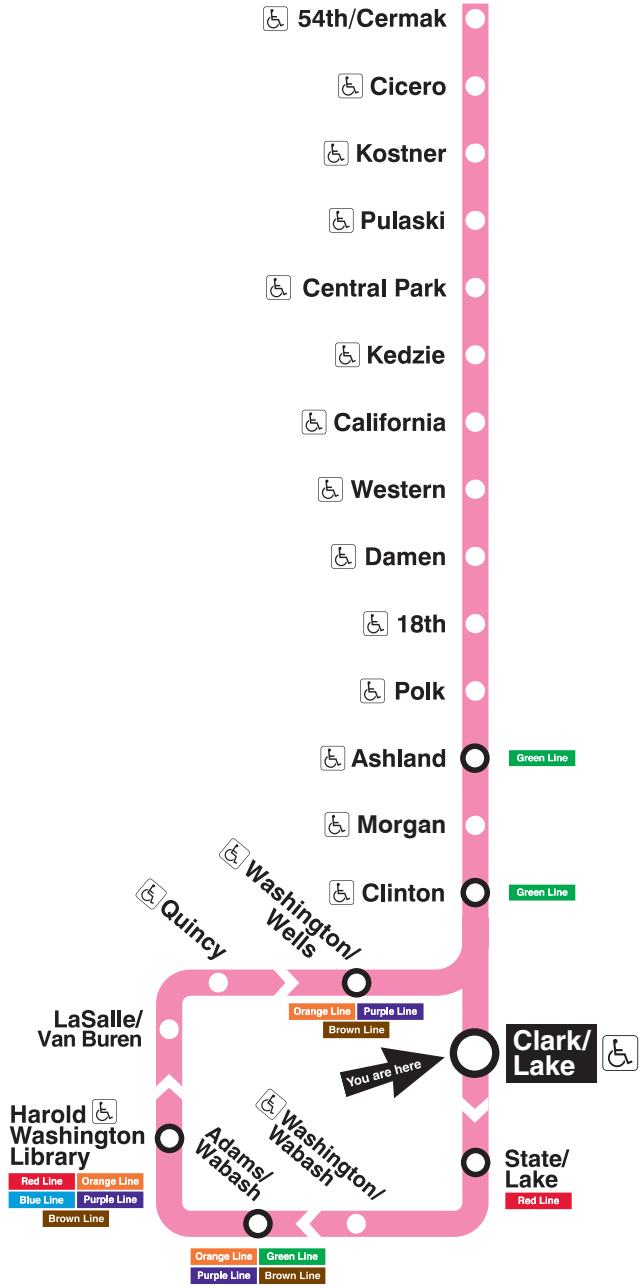

# Clark/Lake

## Station Timetable

### Pink Line Trains

#### To 54th/Cermak

| Weekdays                     | Saturdays                    | Sunday/holidays              |
|------------------------------|------------------------------|------------------------------|
| 4:28am first train           | 5:29am first train           | 5:29am first train           |
| 4:43am 4:58                  | 5:44am 5:59                  | 5:49am                       |
| 5:13am 5:28 5:43 5:58        | 6:14am 6:28 6:44 6:59        | 6:09am 6:24 6:39 6:54        |
| 6:10am                       | 7:15am                       | 7:10am                       |
| every 10 to 12 minutes until | every 12 to 15 minutes until | every 15 minutes until       |
| 10:00am                      | 10:00am                      | 12:00pm                      |
| every 12 minutes until       | every 12 minutes until       | every 12 to 15 minutes until |
| 4:00pm                       | 7:00pm                       | 6:00pm                       |
| every 10 to 12 minutes until | every 12 to 15 minutes until | every 15 minutes until       |
| 8:00pm                       | 11:00pm                      | 11:14pm                      |
| 11:00pm                      | 11:15pm                      | 11:14pm                      |
| 11:14pm 11:29 11:49          | 11:29pm 11:44 11:59          | 11:29pm 11:48                |
| 12:09am 12:29 12:49          | 12:14am 12:29 12:48          | 12:08am 12:28 12:48          |
| 1:09am 1:29 last trains      | 1:08am 1:28 last trains      | 1:08am 1:28 last trains      |