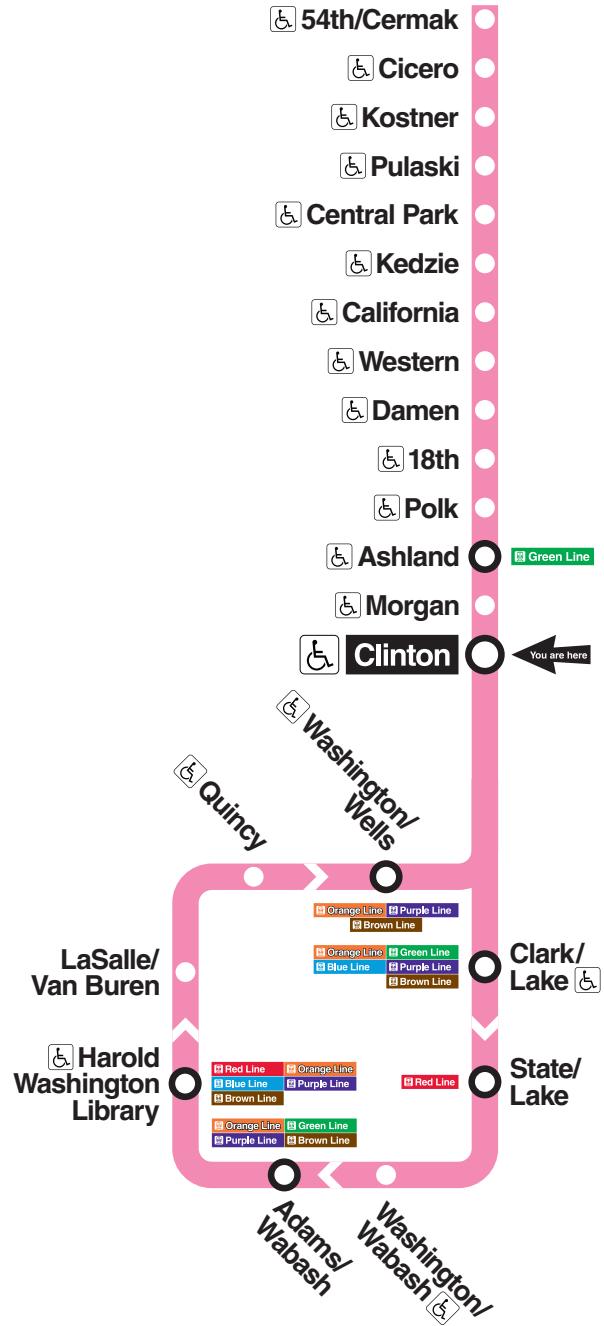

Clinton

Station timetable

Pink Line trains

Service to 54th/Cermak

	Weekday	Saturday	Sunday/holiday
First train	4:38a	5:38a	5:38a
Morning	every 12–15 minutes	every 12–15 minutes	every 12–15 minutes
AM rush*	every 8–10 minutes		
Midday	every 10 minutes	every 10–12 minutes	every 10–12 minutes
PM rush*	every 8–10 minutes	every 12–15 minutes	every 12–15 minutes
Evening	every 10–15 minutes		
Last train	1:38a	1:38a	1:38a

Service to Loop

	Weekday	Saturday	Sunday/holiday
First train	4:23a	5:23a	5:23a
Morning	every 12–15 minutes	every 10–12 minutes	every 10–12 minutes
AM rush*	every 8–10 minutes		
Midday	every 10 minutes	every 10–12 minutes	every 10–12 minutes
PM rush*	every 8–10 minutes	every 12–15 minutes	every 12–15 minutes
Evening	every 10–15 minutes		
Last train	1:23a	1:23a	1:23a

Scan here for station information including estimated train arrivals, customer alerts and other information

For next train arrival times on your computer or smartphone, visit transitchicago.com/traintracker.

Customer Information: 1-888-YOUR-CTA (1-888-968-7282) or dial 711 Relay

transitchicago.com
transitchicago.com/pinkline

Travel Information: 312-836-7000

eff. 11/24