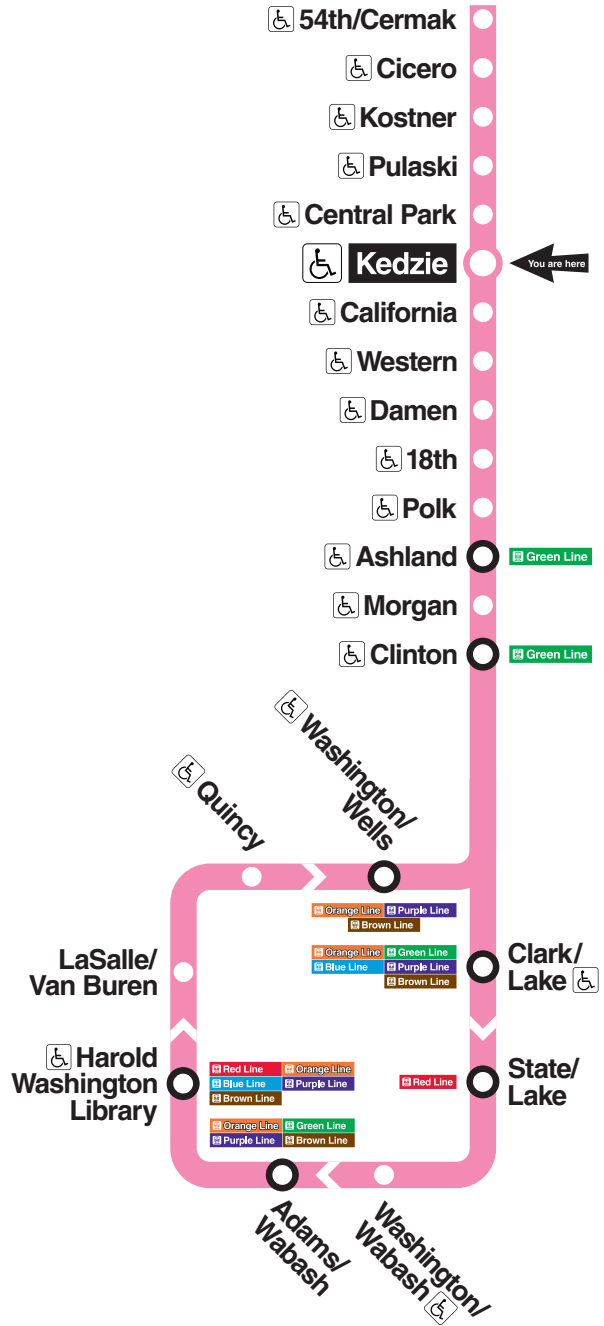

Kedzie

Station timetable

Pink Line trains

Service to 54th/Cermak

	Weekday	Saturday	Sunday/holiday
First train	4:53a	5:53a	5:53a
Morning	every 12–15 minutes	every 12–15 minutes	every 12–15 minutes
AM rush*	every 8–10 minutes		
Midday	every 10 minutes	every 10–12 minutes	every 10–12 minutes
PM rush*	every 8–10 minutes		
Evening	every 10–15 minutes	every 12–15 minutes	every 12–15 minutes
Last train	1:53a	1:53a	1:53a

Service to Loop

	Weekday	Saturday	Sunday/holiday
First train	4:08a	5:08a	5:08a
Morning	every 12–15 minutes	every 12–15 minutes	every 12–15 minutes
AM rush*	every 8–10 minutes		
Midday	every 10 minutes	every 10–12 minutes	every 10–12 minutes
PM rush*	every 8–10 minutes		
Evening	every 10–15 minutes	every 12–15 minutes	every 12–15 minutes
Last train	1:08a	1:08a	1:08a

Scan here for station information including estimated train arrivals, customer alerts and other information

For next train arrival times on your computer or smartphone, visit transitchicago.com/traintracker.

Customer Information: 1-888-YOUR-CTA (1-888-968-7282) or dial 711 Relay

transitchicago.com
transitchicago.com/pinkline

Travel Information: 312-836-7000

eff. 11/24