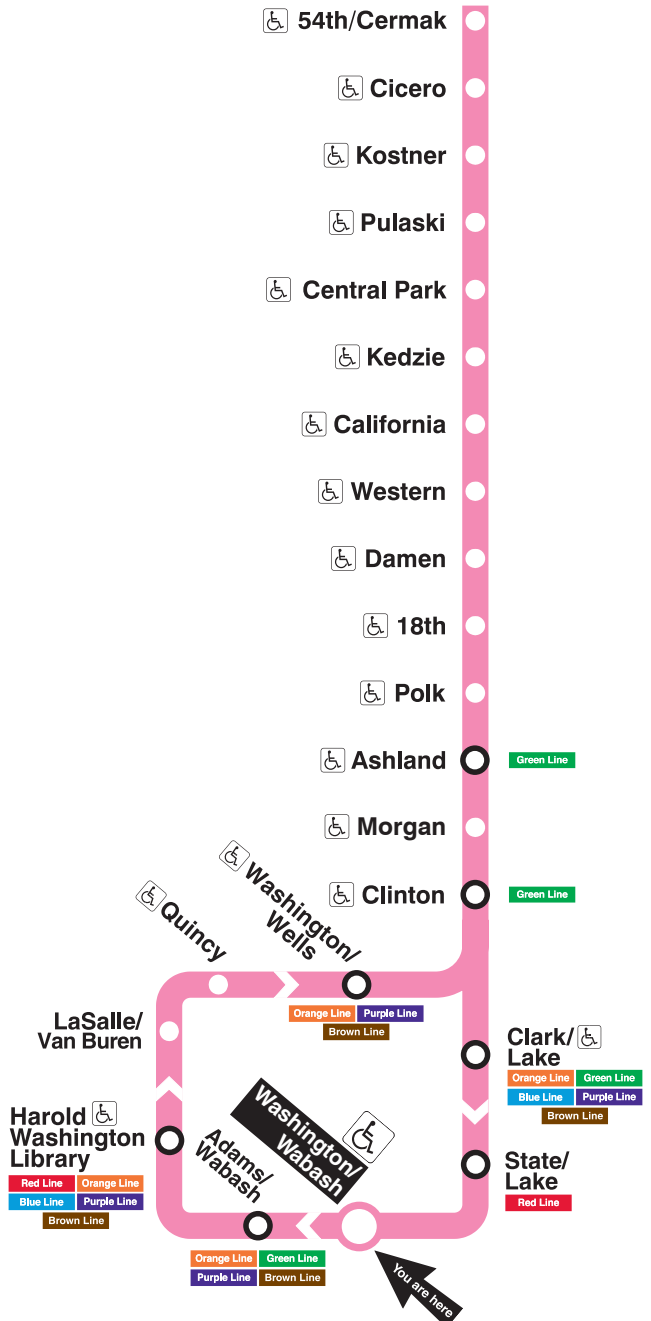

# Washington/Wabash

## Station Timetable

### Pink Line Trains

#### To 54th/Cermak

Weekdays	Saturdays	Sunday/holidays
4:31am first train	5:32am first train	5:32am first train
4:46am	5:47am	5:52am
5:01am 5:16 5:31 5:46	6:02am 6:17 6:31 6:47	6:12am 6:27 6:42 6:57
6:10am	7:00am	7:10am
every 10 to 11 minutes until	every 12 to 15 minutes until	every 15 minutes until
10:00am	10:00am	12:00pm
every 10 to 12 minutes until	every 12 minutes until	every 12 to 15 minutes until
3:00pm	7:00pm	6:00pm
every 10 minutes until	every 12 to 15 minutes until	every 15 minutes until
7:00pm	11:15pm	11:15pm
10:55pm	11:32pm 11:47	11:32pm 11:51
11:12pm 11:27 11:42 11:57	12:02am 12:17 12:32 12:51	12:11am 12:31 12:51
12:12am 12:31 12:51	1:11am 1:31 last trains	1:11am 1:31 last trains