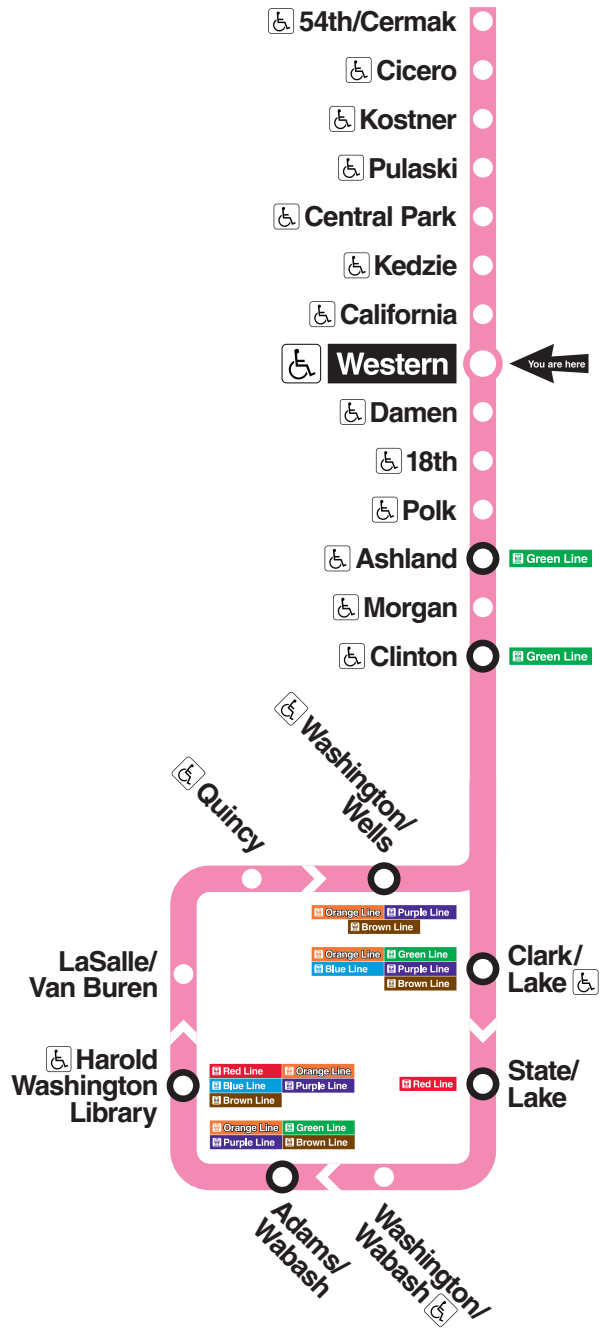

Western

Station timetable

Pink Line trains

Service to 54th/Cermak

	Weekday	Saturday	Sunday/holiday
First train	4:50a	5:50a	5:50a
Morning	every 12–15 minutes	every 12–15 minutes	every 12–15 minutes
AM rush*	every 8–10 minutes		
Midday	every 10 minutes		
PM rush*	every 8–10 minutes	every 10–12 minutes	every 10–12 minutes
Evening	every 10–15 minutes		
Last train	1:50a	1:50a	1:50a

Service to Loop

	Weekday	Saturday	Sunday/holiday
First train	4:11a	5:11a	5:11a
Morning	every 12–15 minutes	every 10–12 minutes	every 10–12 minutes
AM rush*	every 8–10 minutes		
Midday	every 10 minutes		
PM rush*	every 8–10 minutes	every 12–15 minutes	every 12–15 minutes
Evening	every 10–15 minutes		
Last train	1:11a	1:11a	1:11a

Scan here for station information including estimated train arrivals, customer alerts and other information

For next train arrival times on your computer or smartphone, visit transitchicago.com/traintracker.

Customer Information: 1-888-YOUR-CTA (1-888-968-7282) or dial 711 Relay

transitchicago.com
transitchicago.com/pinkline

Travel Information: 312-836-7000

eff. 11/24