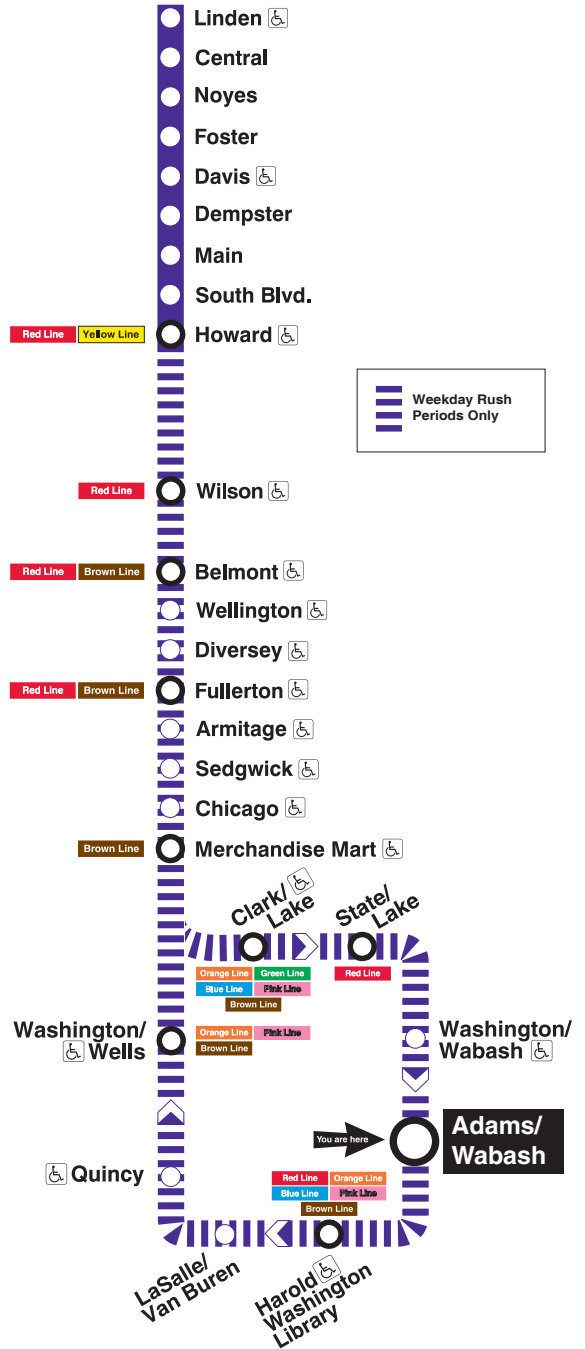

## Station Timetable

### Purple Line Trains

#### To Linden

Purple Line service operates to Loop during weekday rush periods only. During all other times take Brown Line train toward Kimball to Fullerton or Belmont, transfer to a Red Line train toward Howard. Transfer at Howard to Purple Line service.