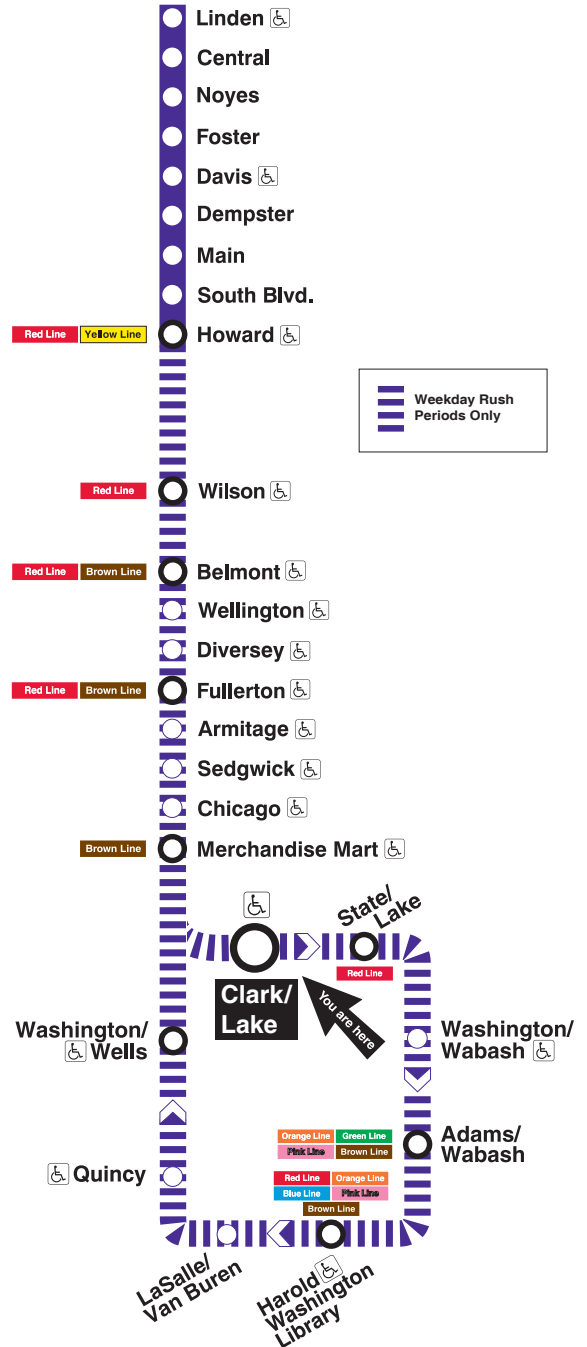

Clark/Lake

Station Timetable

Purple Line Trains

To Linden

Weekdays

5:51am					first train for AM rush
6:06am	6:21	6:36	6:51		
7:07am	7:22	7:37	7:49		
8:00am	8:12	8:22	8:32	8:42	8:54
9:06am	9:18	9:32	9:46		
10:01am					last train for AM rush
3:02pm					first train for PM rush
3:17pm	3:32	3:45	3:59		
4:11pm	4:23	4:36	4:48	4:58	
5:05pm	5:12	5:21	5:32	5:44	5:57
6:11pm	6:26	6:41	6:56		
7:11pm					last train for PM rush

Purple Line service operates to Loop during weekday rush periods only. During all other times take Brown Line train toward Kimball to Fullerton or Belmont, transfer to a Red Line train toward Howard. Transfer at Howard to Purple Line service.