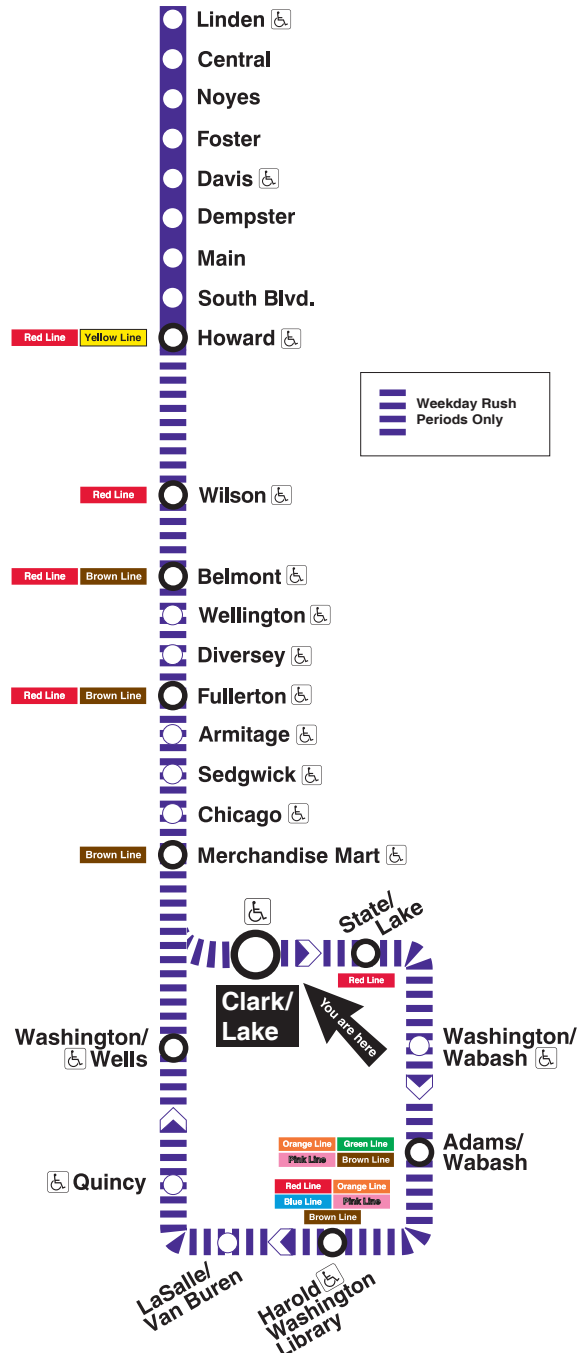

Clark/Lake

Station Timetable

Purple Line Trains

To Linden

Weekdays

5:59am	first train for AM rush					
6:14am	6:29	6:44	6:58			
7:10am	7:22	7:33	7:43	7:51	7:59	
8:08am	8:16	8:22	8:28	8:37	8:47	8:58
9:09am	9:19	9:31	9:46			
10:00am	last train for AM rush					
3:06pm	first train for PM rush					
3:21pm	3:36	3:51				
4:06pm	4:19	4:29	4:40	4:45	4:50	4:55 4:59
5:03pm	5:07	5:11	5:19	5:27	5:35	5:44 5:54
6:04pm	6:16	6:29	6:42	6:56		
7:11pm	last train for PM rush					

Purple Line service operates to Loop during weekday rush periods only. During all other times take Brown Line train toward Kimball to Fullerton or Belmont, transfer to a Red Line train toward Howard. Transfer at Howard to Purple Line service.