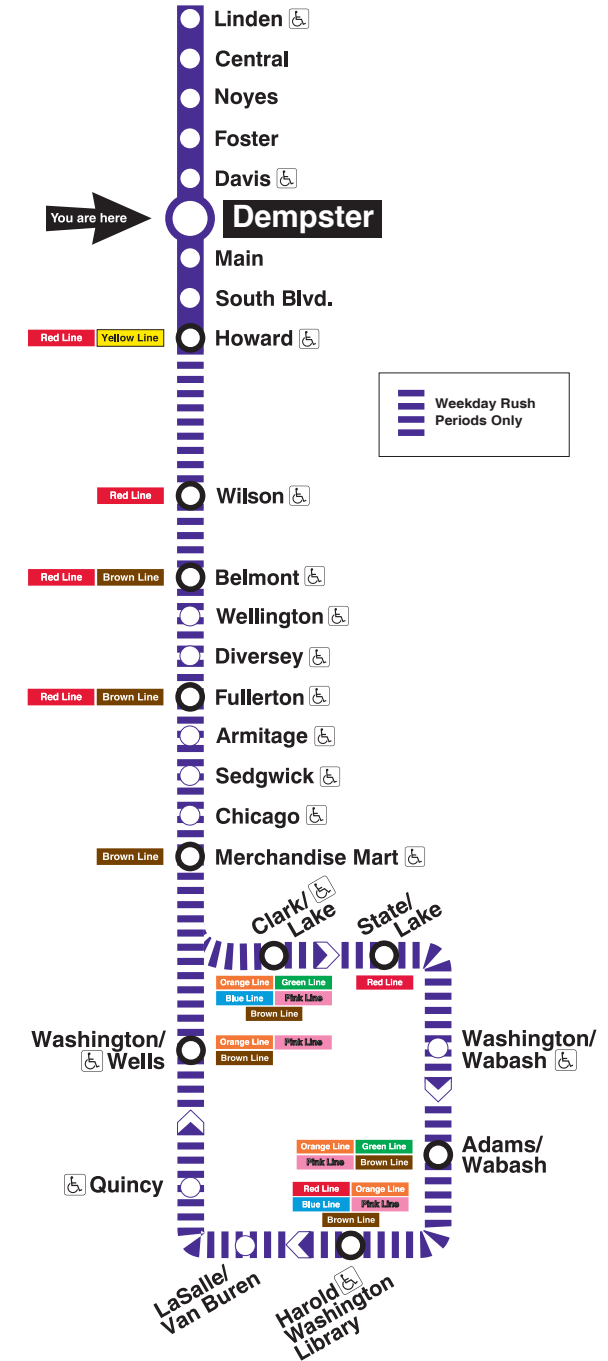

every
8 to 15
minutes until

6:00pm

every
11 to 15
minutes until

every
15
minutes until

every
15
minutes until

11:55pm					12:50am					10:55pm				
12:15am	12:35	12:55			1:13am	1:28	1:43			11:13pm	11:28	11:45		
1:15am	last train Mon-Thu				1:55am	last trains				12:05am	12:25	12:45		
1:35am	1:55	last trains Fri only							1:05am	1:25	last train			

To Howard

Weekdays					Saturdays					Sunday/holidays					
4:57am	first train				5:37am	5:52	first trains			6:37am	6:52	first train			
5:12am	5:27	5:42	5:57	6:07am	6:22	6:37	6:52	7:07am	7:22	7:37	7:52	8:05am			
6:10am					7:05am					8:05am					

every
8 to 15
minutes until

5:00pm

every
12 to 15
minutes until

every
15
minutes until

every
15
minutes until

11:50pm					12:50am					11:50pm				
12:07am	12:22	12:37	12:57		1:07am	1:22	1:37	1:52		12:07am	12:27	12:47		
1:17am	last train Mon-Thu				2:07am	2:18	last trains			1:07am	1:27	last train		
1:38am									1:48am					
1:37am	1:57	last train Fri only												
2:18am														

To Loop

Weekdays					
5:12am	5:27	5:42	5:57	first trains to Loop for AM rush	
6:12am	6:27	6:42	6:57		
7:10am	7:22	7:33	7:44	7:52	
8:02am	8:14	8:26	8:39	8:52	
9:07am	9:22	last trains to Loop for AM rush			
2:22pm	2:37	2:52	first trains to Loop for PM rush		
3:05pm	3:19	3:32	3:42	3:52	
4:03pm	4:12	4:20	4:28	4:39	4:51
5:03pm	5:17	5:32	5:47		
6:02pm	6:17	6:32	last trains to Loop for PM rush		

Travel Information:

- Phone: 312-836-7000
- TTY: 312-836-4949
- Website: transitchicago.com

Customer Information:

- Phone: 1-888-YOUR-CTA (1-888-968-7282)
- TTY: 1-888-CTA-TTY1 (1-888-282-8891)
- Website: transitchicago.com

Weekday Rush Periods Only

Train Tracker Real-Time Arrivals:

- For next train arrival times on your computer or smartphone, visit transitchicago.com/traintracker.
- For next train arrival times on your mobile phone, text CTATRAIN DEMP to 41411.