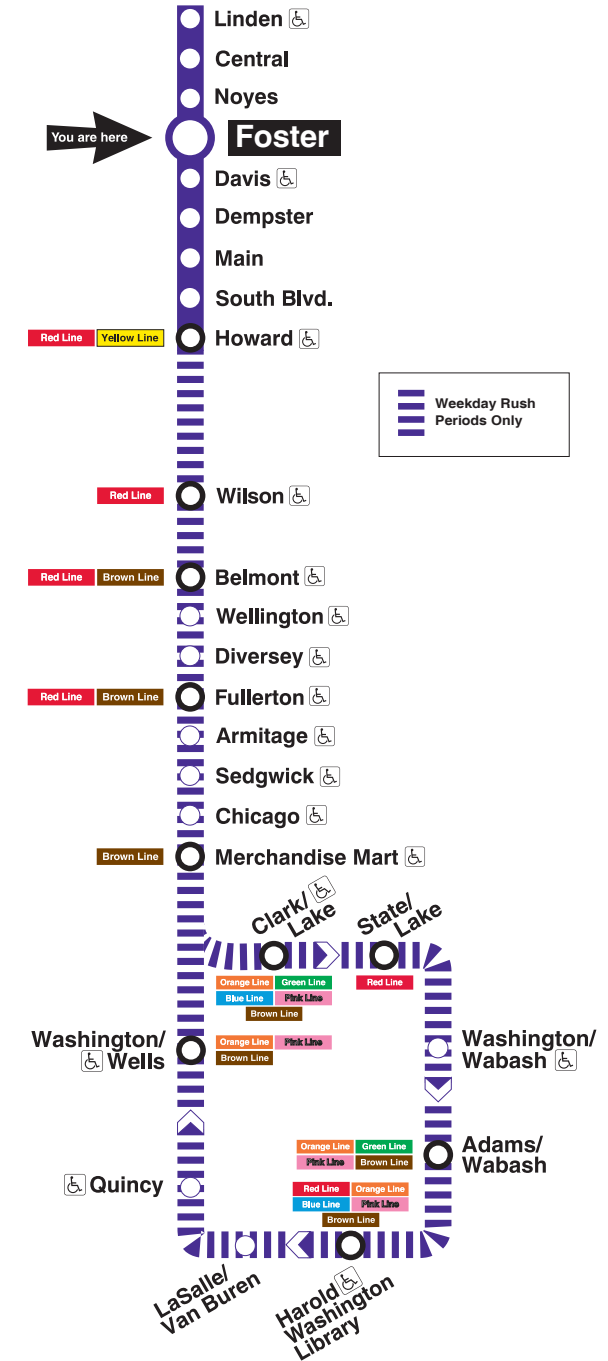

every
8 to 15
minutes until

6:00pm

every
11 to 15
minutes until

every
15
minutes until

every
15
minutes until

11:45pm					1:00am				11:00pm				
12:00am	12:18	12:38	12:58		1:16am	1:31	1:46		11:16pm	11:31	11:48		
1:18am			last train Mon-Thu		1:58am		last train		12:08am	12:28	12:48		
1:38am	1:58		last trains Fri only						1:08am	1:28			last train

To Howard

Weekdays					Saturdays					Sunday/holidays				
4:54am	first train				5:34am	5:49	first trains			6:34am	6:49	first train		
5:09am	5:24	5:39	5:54		6:04am	6:19	6:34	6:49		7:04am	7:19	7:34	7:49	
6:10am					7:05am					8:05am				

every
8 to 15
minutes until

5:00pm

every
12 to 15
minutes until

every
15
minutes until

every
15
minutes until

11:50pm					12:50am				11:50pm				
12:04am	12:19	12:34	12:54		1:04am	1:19	1:34	1:49	12:04am	12:24	12:44		
1:14am					2:04am	2:13		last trains	1:04am	1:24			
1:33am			last train Mon-Thu						1:43am				last train
1:34am	1:54												
2:13am			last train Fri only										

To Loop

Weekdays										
5:09am	5:24	5:39	5:54	first trains to Loop for AM rush						
6:09am	6:24	6:39	6:54							
7:07am	7:19	7:30	7:41	7:49	7:59					
8:11am	8:23	8:36	8:49							
9:04am	9:19	last trains to Loop for AM rush								
2:19pm	2:34	2:49	first trains to Loop for PM rush							
3:02pm	3:16	3:29	3:39	3:49						
4:00pm	4:09	4:17	4:25	4:36	4:48					
5:00pm	5:14	5:29	5:44	5:59						
6:14pm	6:29	last trains to Loop for PM rush								

Travel Information:

- Phone: 312-836-7000
- TTY: 312-836-4949
- Website: transitchicago.com

Customer Information:

- Phone: 1-888-YOUR-CTA (1-888-968-7282)
- TTY: 1-888-CTA-TTY1 (1-888-282-8891)
- Website: transitchicago.com

Train Tracker Real-Time Arrivals:

- For next train arrival times on your computer or smartphone, visit transitchicago.com/traintracker.
- For next train arrival times on your mobile phone, text CTATRAIN FOST to 41411.