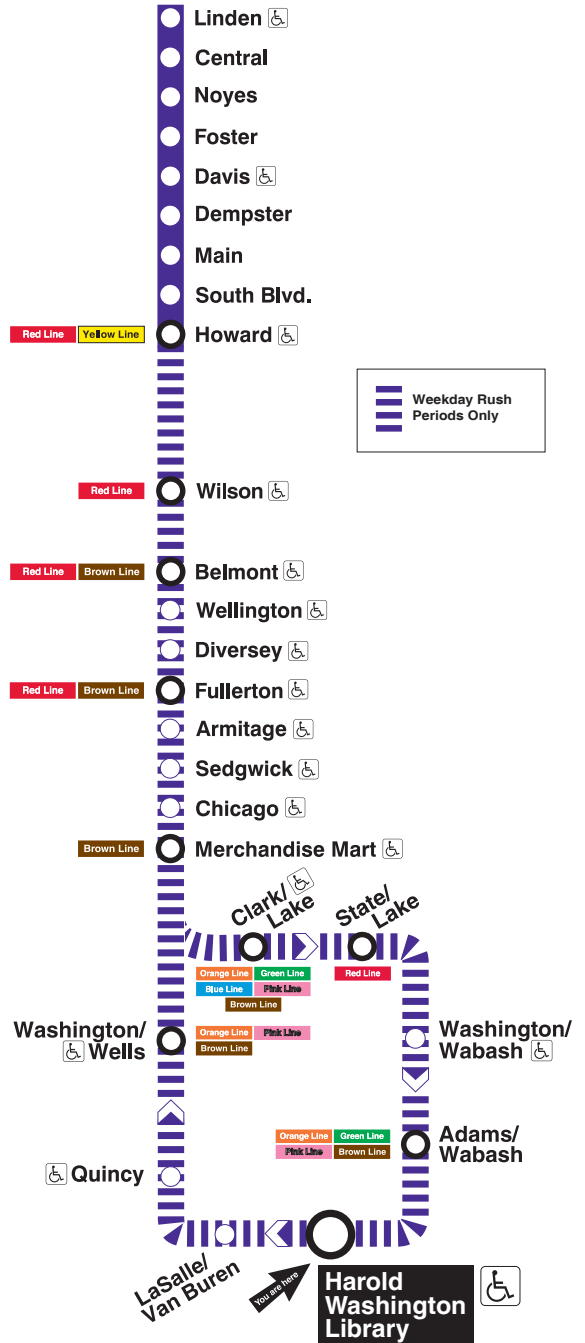

Harold Washington Library State/Van Buren Station Timetable

Purple Line Trains

To Linden

Weekdays

5:57am						first train for AM rush
6:12am	6:27	6:42	6:54			
7:06am	7:17	7:29	7:39	7:49	7:58	
8:06am	8:14	8:21	8:29	8:35	8:42	8:51
9:09am	9:20	9:31	9:38	9:52		
10:07am						last train for AM rush
3:07pm						first train for PM rush
3:19pm	3:31	3:43	3:55			
4:07pm	4:18	4:29	4:36	4:42	4:49	4:54
5:04pm	5:09	5:13	5:19	5:25	5:31	5:39
6:00pm	6:12	6:25	6:37	6:49		
7:04pm	7:19					last trains for PM rush

Purple Line service operates to Loop during weekday rush periods only. During all other times take Brown Line train toward Kimball to Fullerton or Belmont, transfer to a Red Line train toward Howard. Transfer at Howard to Purple Line service.