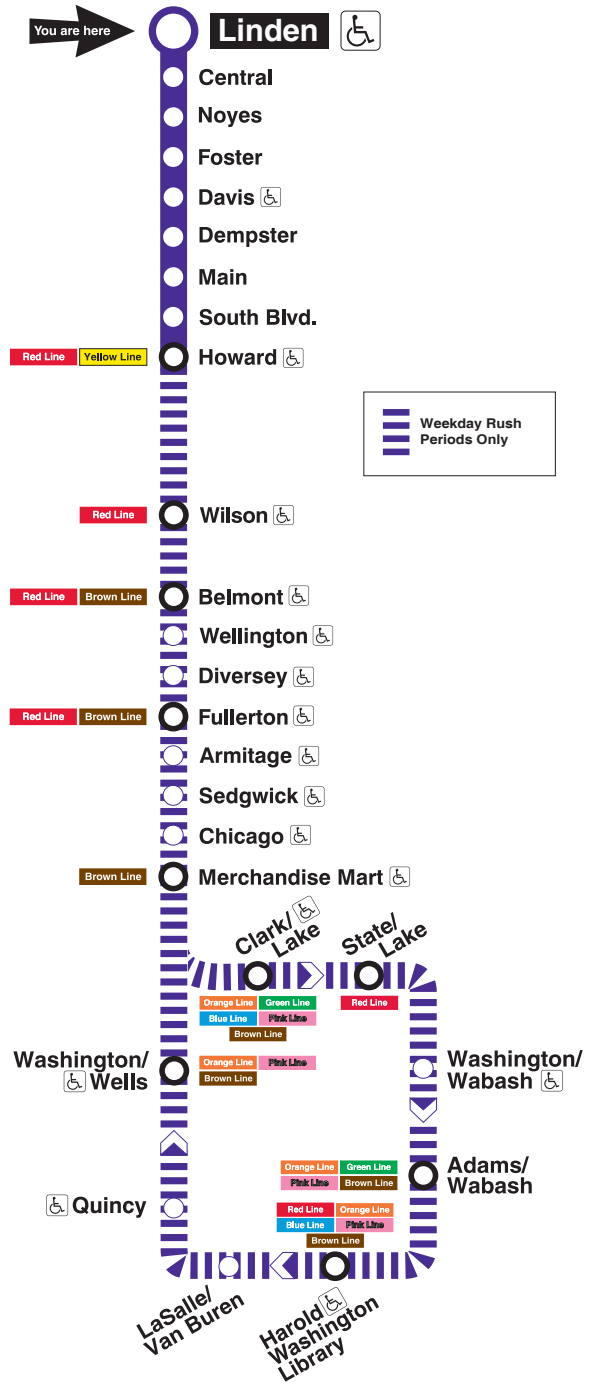

Linden

Station Timetable

Purple Line Trains

To Howard

Weekdays	Saturdays	Sunday/holidays
4:50am first train	5:30am 5:45 first trains	6:30am 6:45 first train
5:05am 5:20 5:35 5:50	6:00am 6:15 6:30 6:45	7:00am 7:15 7:30 7:45
6:05am	7:00am	8:00am
every 8 to 15 minutes until		
10:00am		
every 12 minutes until		
2:00pm		
every 8 to 15 minutes until	every 15 minutes until	every 15 minutes until
5:00pm		
every 12 to 15 minutes until		
11:45pm		
12:00am 12:15 12:30 12:50		
1:10am		11:45pm
1:27am last train Mon-Thu	12:45am	12:00am 12:20 12:40
1:30am 1:50	1:00am 1:15 1:30 1:45	1:00am 1:20
2:07am last train Fri only	2:00am 2:07 last trains	1:37am last train

To Loop

Weekdays
5:05am first train to Loop for AM rush
5:20am 5:35 5:50
6:05am 6:20 6:35 6:50
7:03am 7:15 7:26 7:37 7:45 7:55
8:07am 8:19 8:32 8:45
9:00am 9:15 last trains to Loop for AM rush
2:15pm first train to Loop for PM rush
2:30pm 2:45 2:58
3:12pm 3:25 3:35 3:45 3:56
4:05pm 4:13 4:21 4:32 4:44 4:56
5:10pm 5:25 5:40 5:55
6:10pm 6:25 last trains to Loop for PM rush