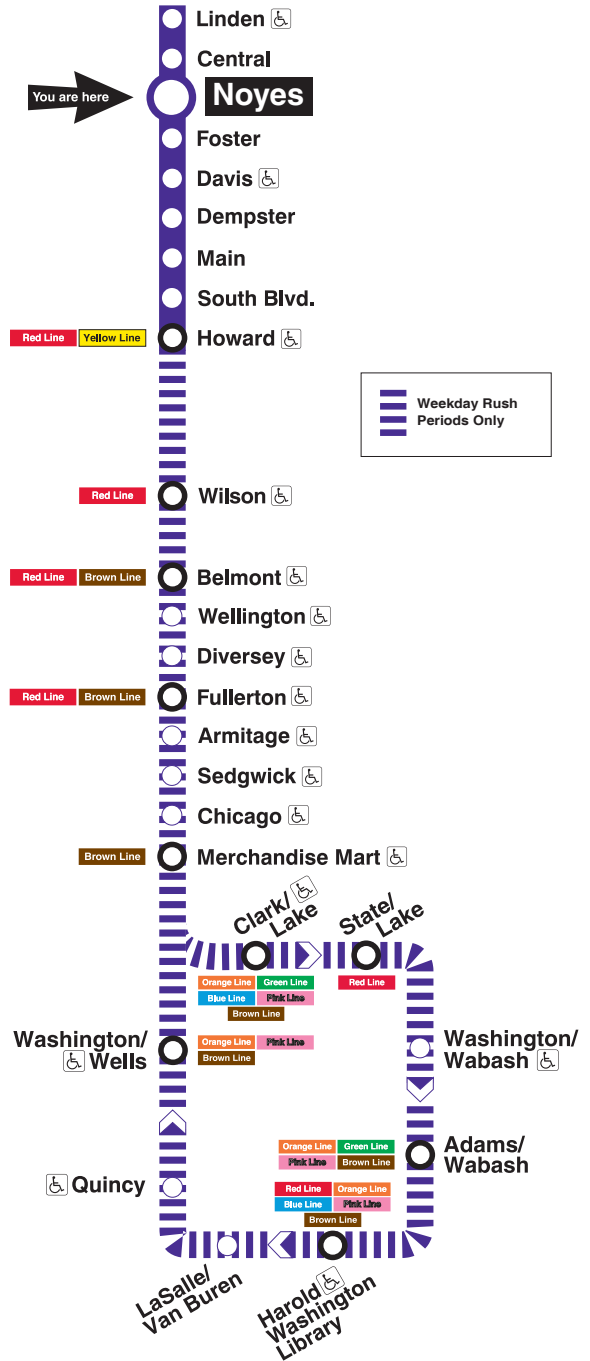

every
8 to 15
minutes until

6:00pm

every
11 to 15
minutes until

every
15
minutes until

every
15
minutes until

11:45pm					1:00am					11:00pm				
12:00am	12:18	12:38	12:58	1:16am	1:31	1:46	12:08am	12:28	12:48	11:16pm	11:31	11:48		
1:18am	last train Mon-Thu			1:58am	last train				1:08am	1:28	last train			
1:38am	1:58	last trains Fri only												

To Howard

Weekdays					Saturdays					Sunday/holidays					
4:53am	first train				5:33am	5:48	first trains			6:33am	6:48	first train			
5:08am	5:23	5:38	5:53	6:03am	6:18	6:33	6:48	7:03am	7:18	7:33	7:48	8:00am			
6:05am					7:00am										

every
8 to 15
minutes until

5:00pm

every
12 to 15
minutes until

every
15
minutes until

every
15
minutes until

11:45pm					12:45am					11:45pm				
12:03am	12:18	12:33	12:53	1:03am	1:18	1:33	1:48	12:03am	12:23	12:43	1:03am	1:23		
1:13am	last train Mon-Thu			2:03am	2:12	last trains			1:42am	last train				
1:33am	1:53	last train Fri only												

To Loop

Weekdays					
5:08am	5:23	5:38	5:53	first trains to Loop for AM rush	
6:08am	6:23	6:38	6:53		
7:06am	7:18	7:29	7:40	7:48	7:58
8:10am	8:22	8:35	8:48		
9:03am	9:18	last trains to Loop for AM rush			
2:18pm	2:33	2:48	first trains to Loop for PM rush		
3:01pm	3:15	3:28	3:38	3:48	3:59
4:08pm	4:16	4:24	4:35	4:47	4:59
5:13pm	5:28	5:43	5:58		
6:13pm	6:28	last trains to Loop for PM rush			

Travel Information:

- Phone: 312-836-7000
- TTY: 312-836-4949
- Website: transitchicago.com

Customer Information:

- Phone: 1-888-YOUR-CTA (1-888-968-7282)
- TTY: 1-888-CTA-TTY1 (1-888-282-8891)
- Website: transitchicago.com

Train Tracker Real-Time Arrivals:

- For next train arrival times on your computer or smartphone, visit transitchicago.com/traintracker.
- For next train arrival times on your mobile phone, text CTATRAIN NOYE to 41411.